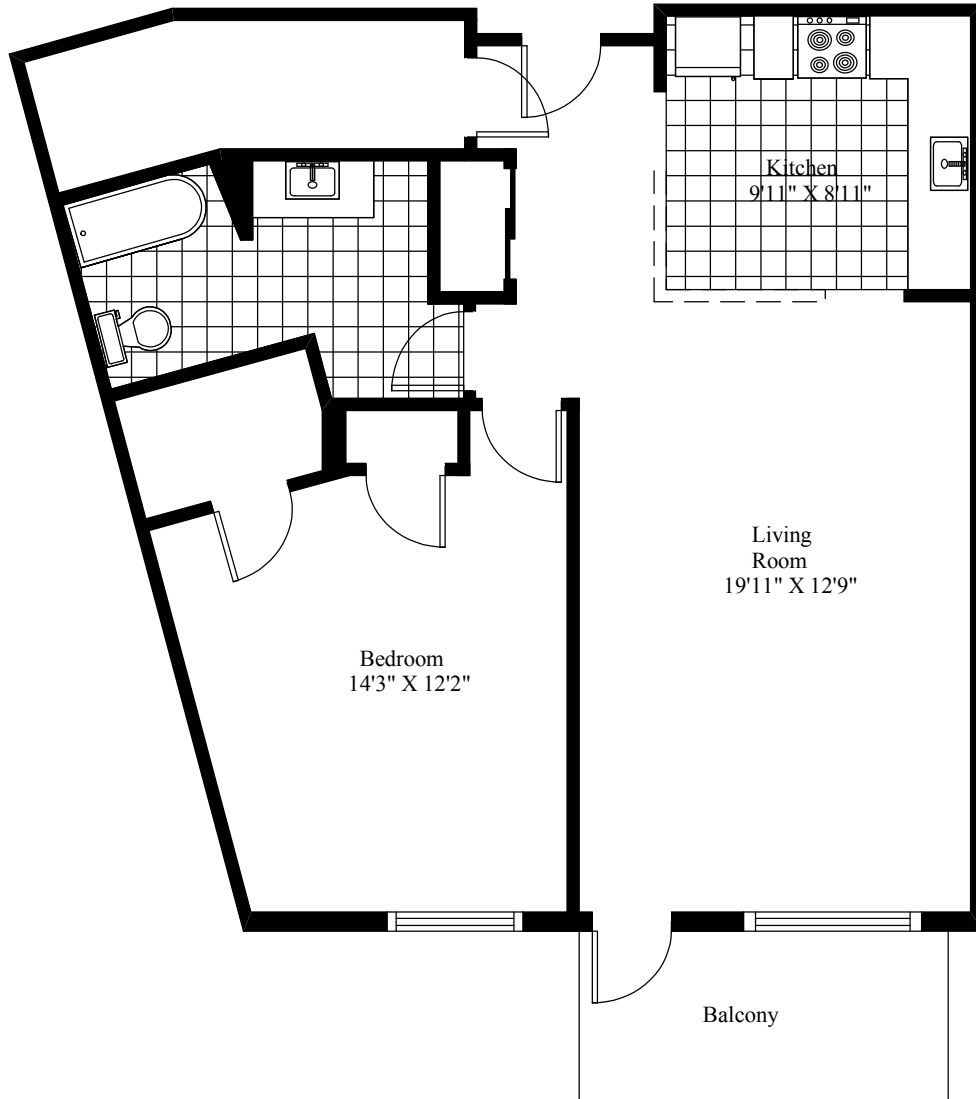

50 Barkton Lane
Typical One Bedroom

Main Living Area = 826 Square Feet