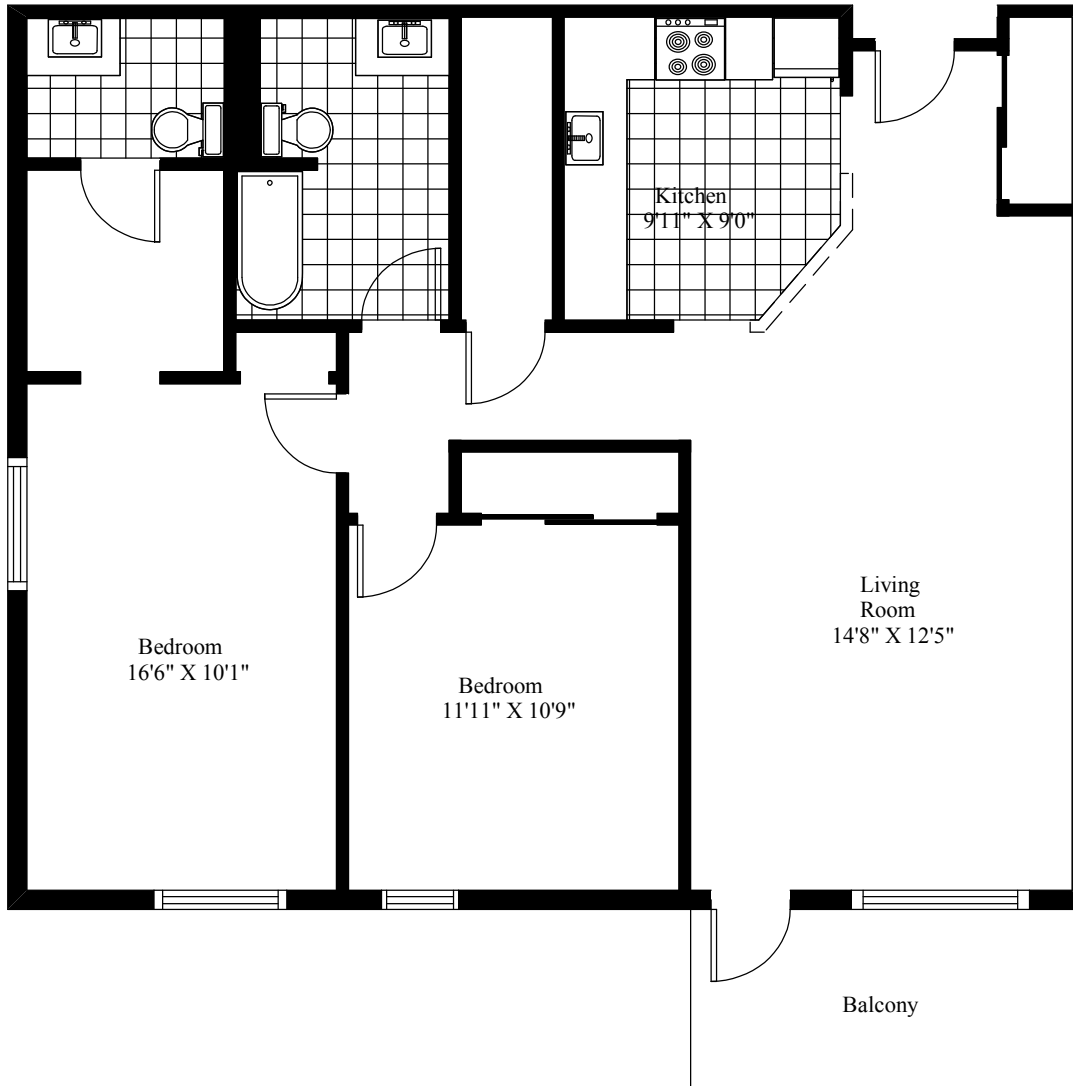

50 Barkton Lane  
Typical Two Bedroom

Main Living Area = 1,022 Square Feet