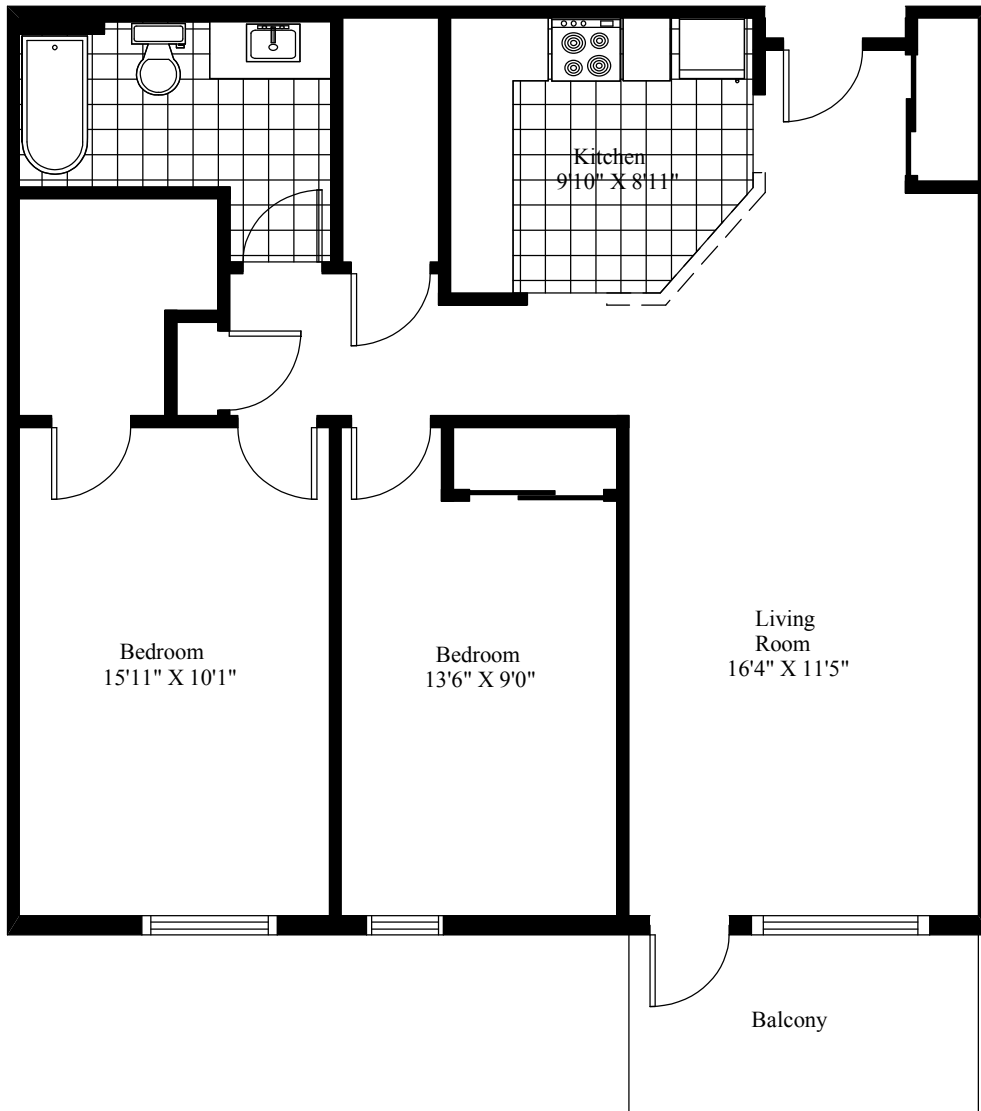

50 Barkton Lane
Typical Two Bedroom

Main Living Area = 953 Square Feet