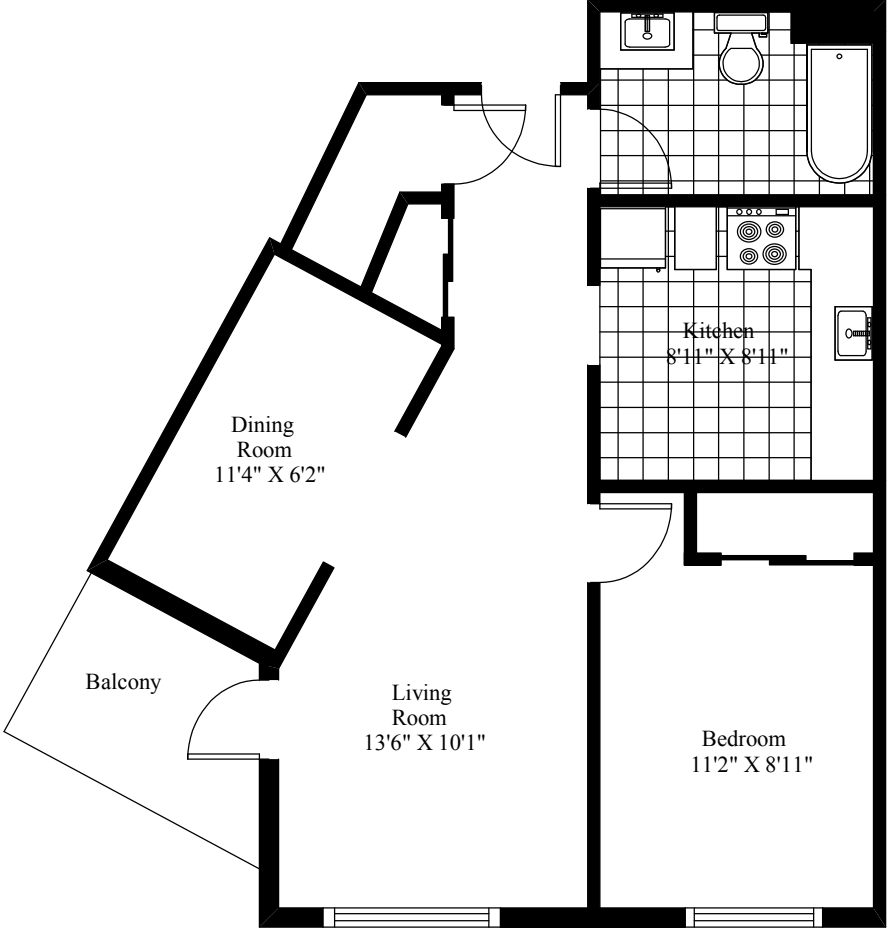

50 Barkton Lane
Typical One Bedroom

Main Living Area = 604 Square Feet