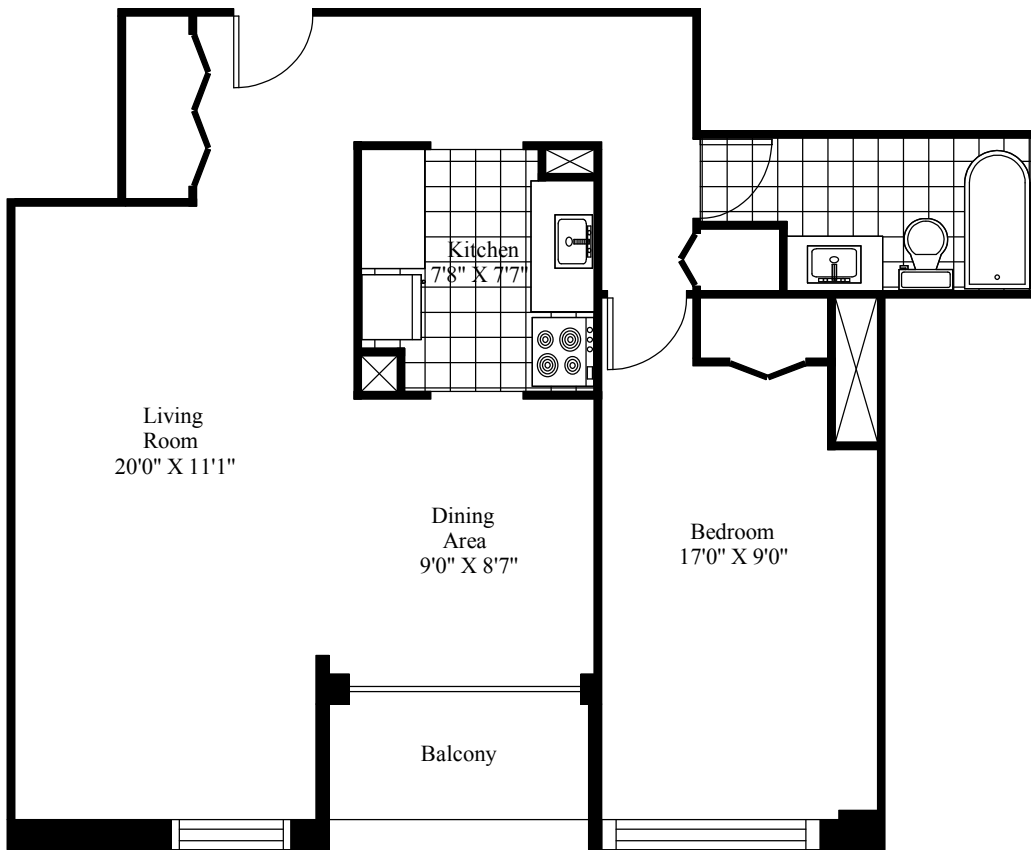

Cabot House Typical One Bedroom

Main Living Area = 718 Square Feet