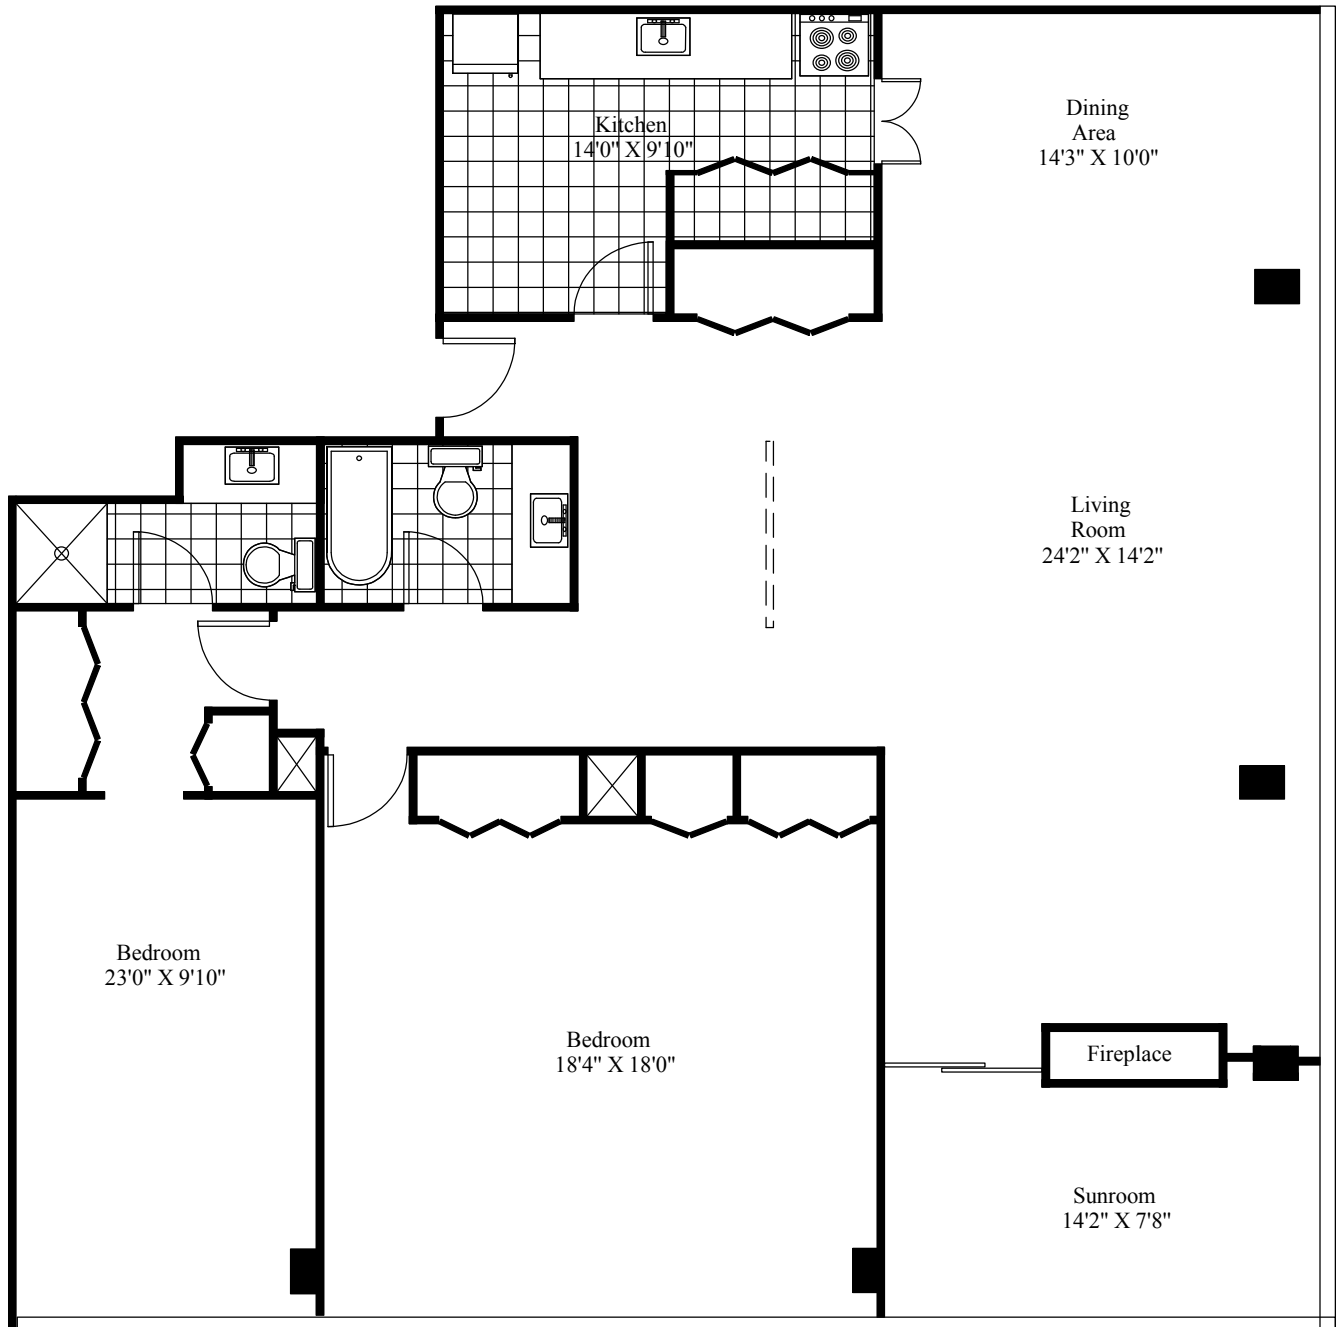

Cabot House Typical Two Bedroom

Main Living Area = 1,656 Square Feet