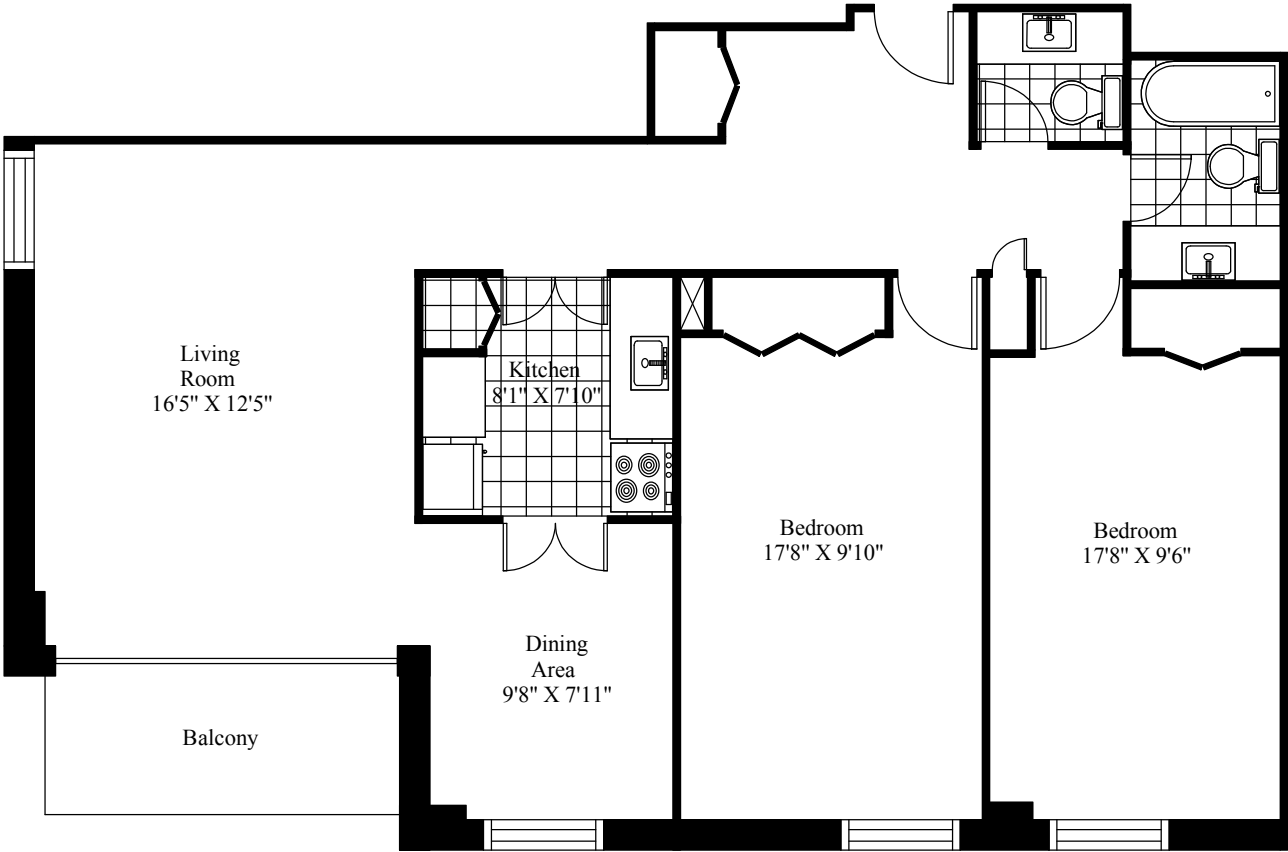

Cabot House  
Typical Two Bedroom

Main Living Area = 972 Square Feet