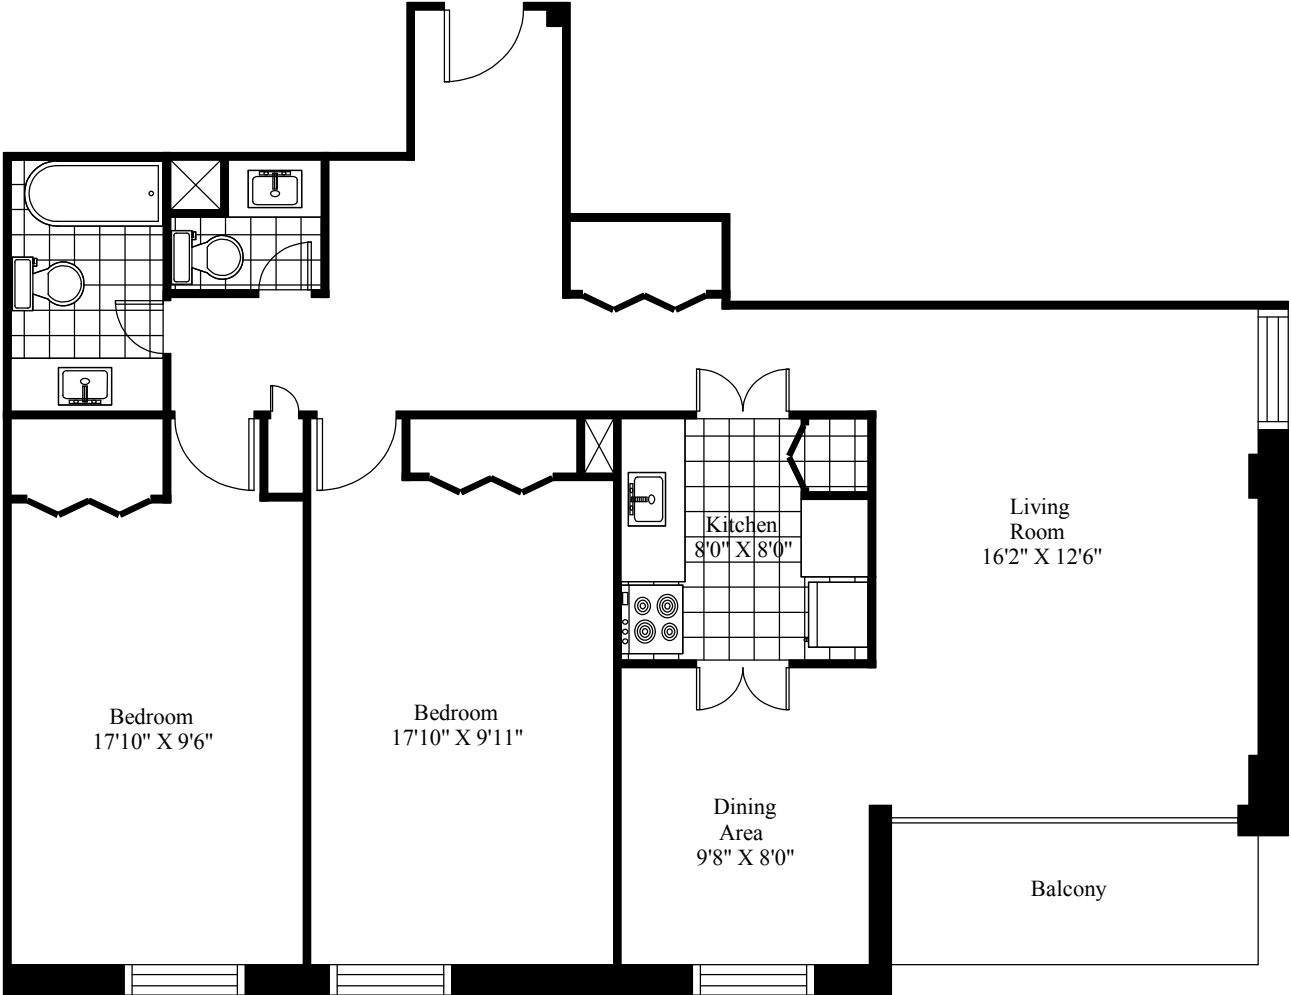

Cabot House  
Typical Two Bedroom

Main Living Area = 1,002 Square Feet