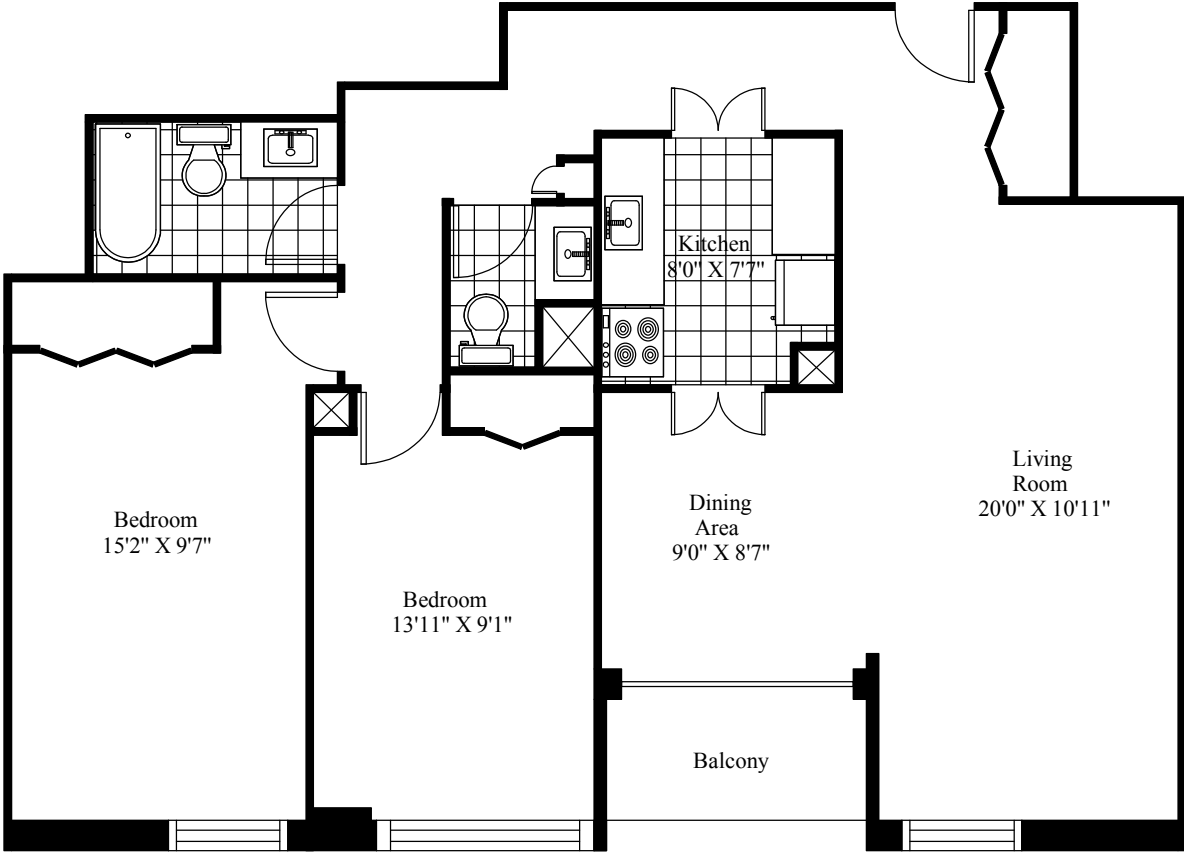

Cabot House
Typical Two Bedroom

Main Living Area = 924 Square Feet