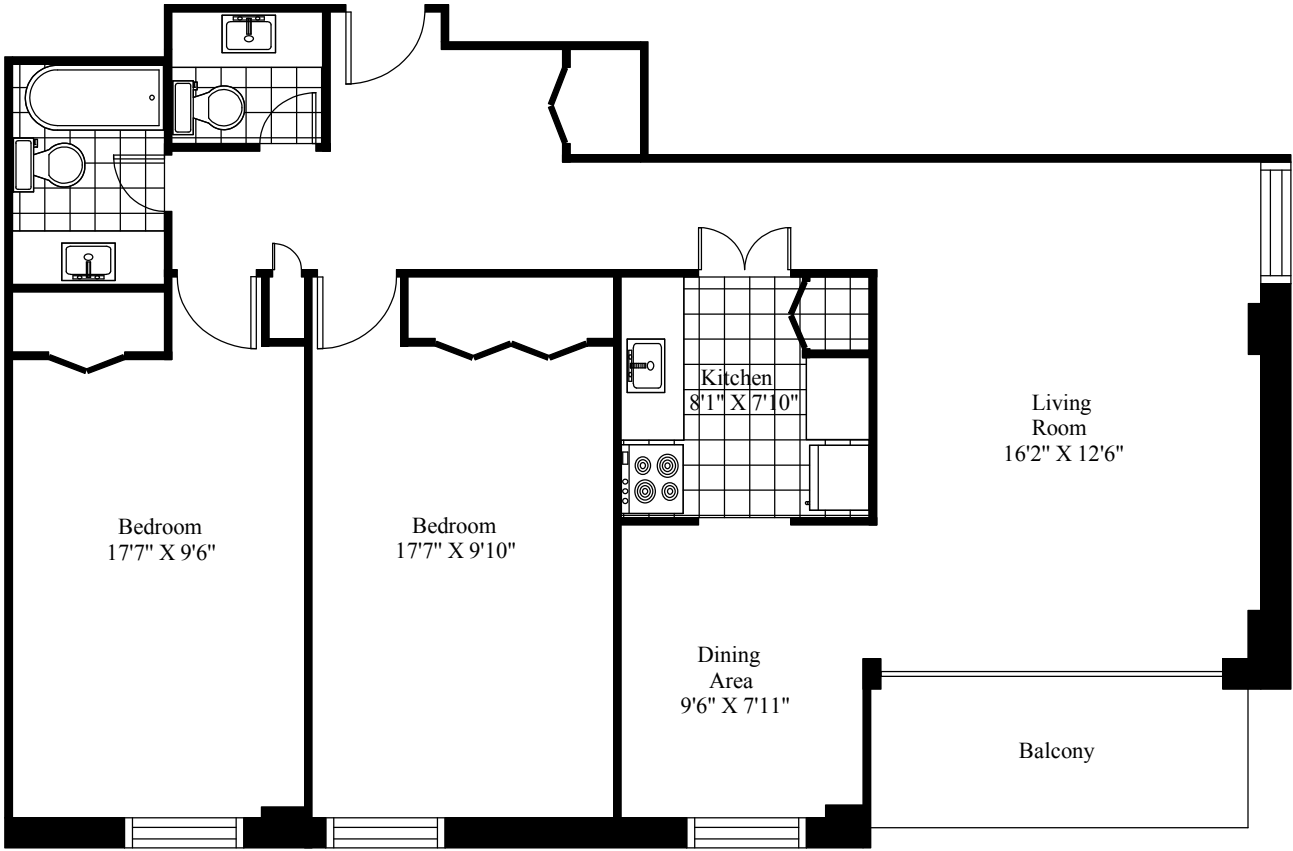

Cabot House
Typical Two Bedroom

Main Living Area = 954 Square Feet