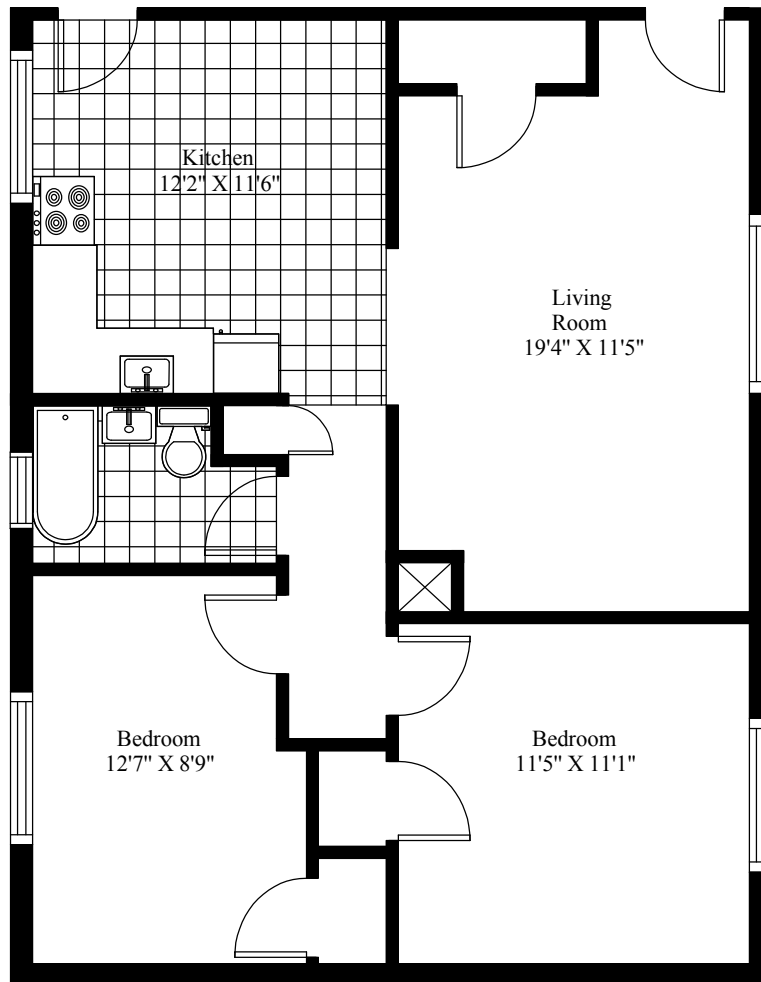

## Venus Apartments Typical Two Bedroom

Main Living Area = 790 Square Feet