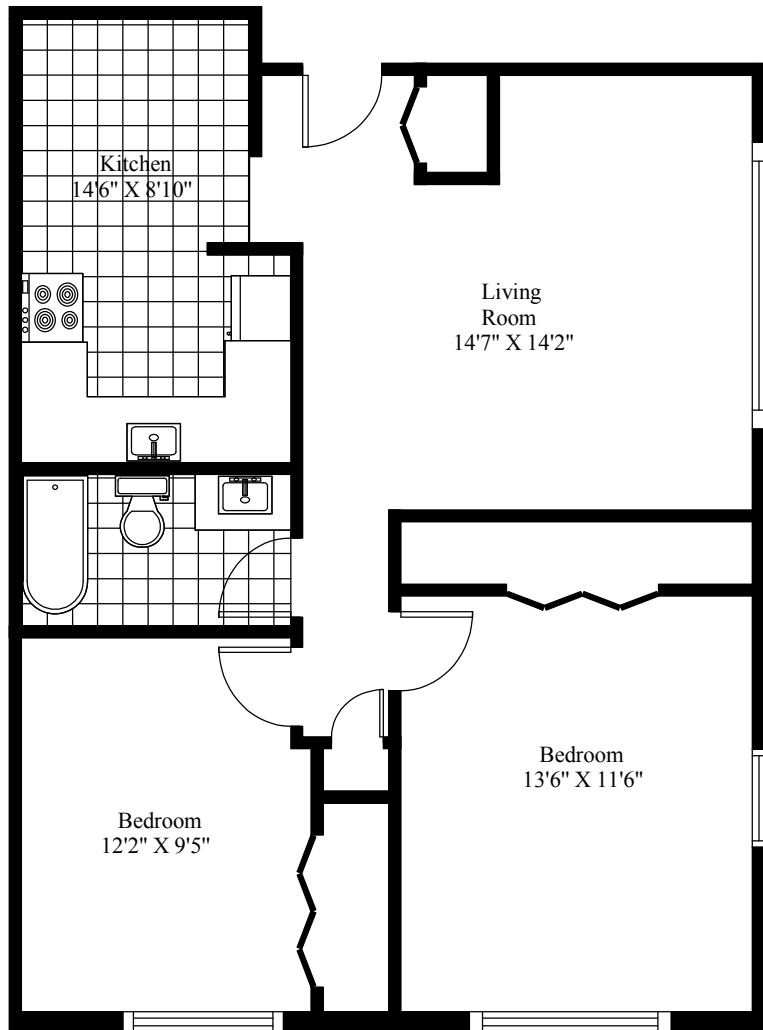

Queen Street Apartments Typical Two Bedroom

Main Living Area = 793 Square Feet