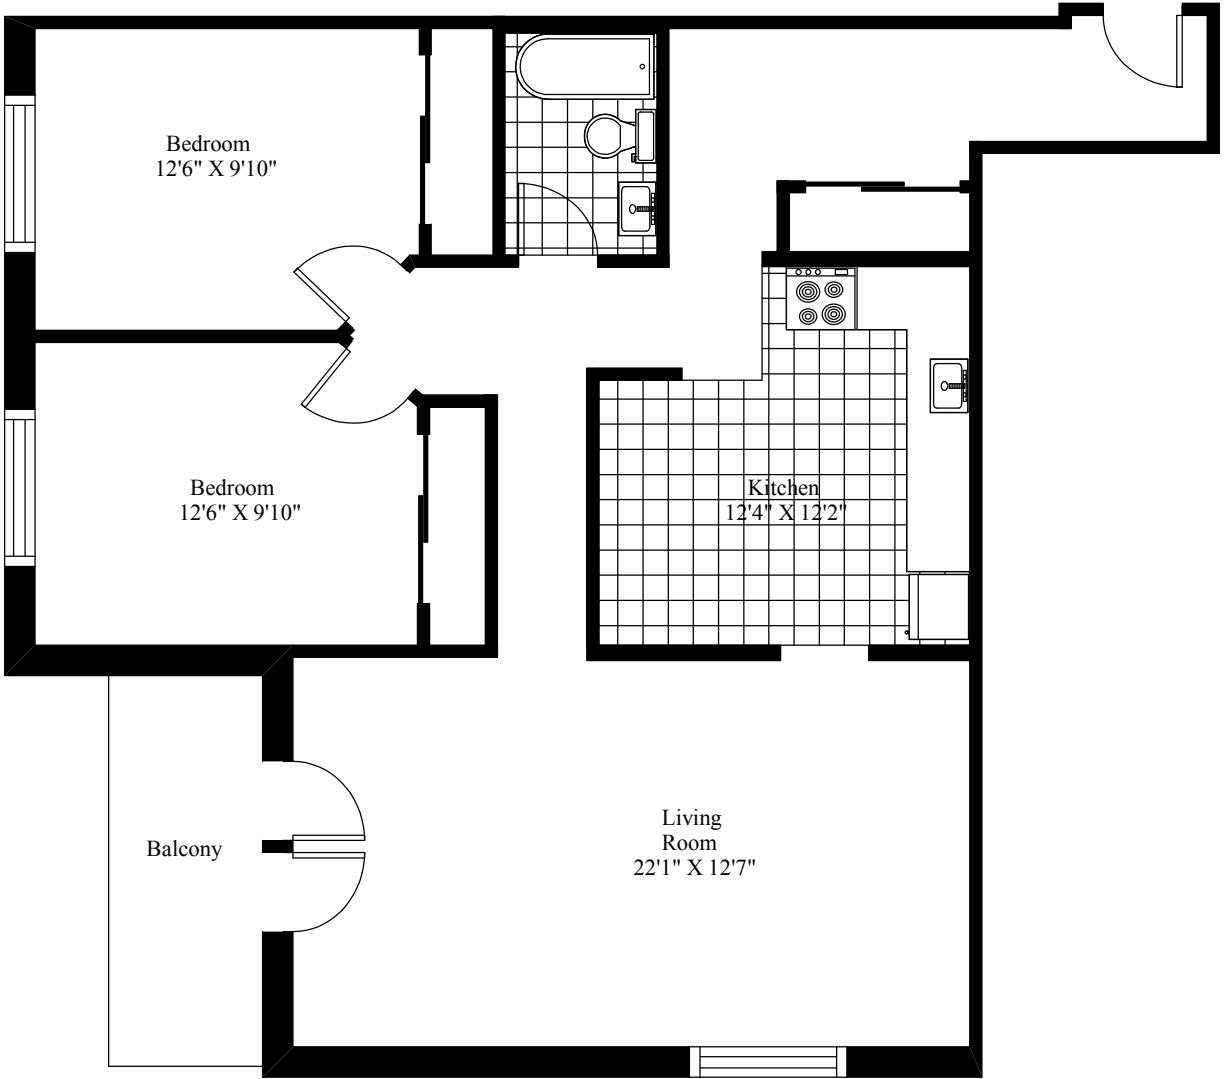

5206 Tobin Street
Typical Two Bedroom

Main Living Area = 1,013 Square Feet