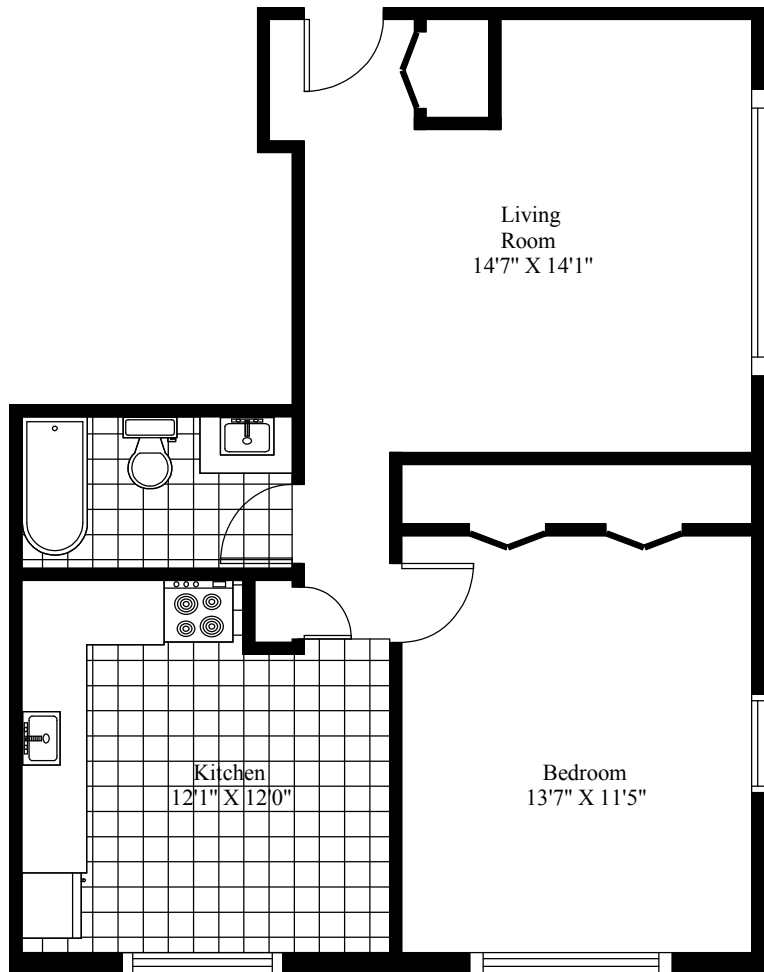

Queen Street Apartments
Typical One Bedroom

Main Living Area = 667 Square Feet