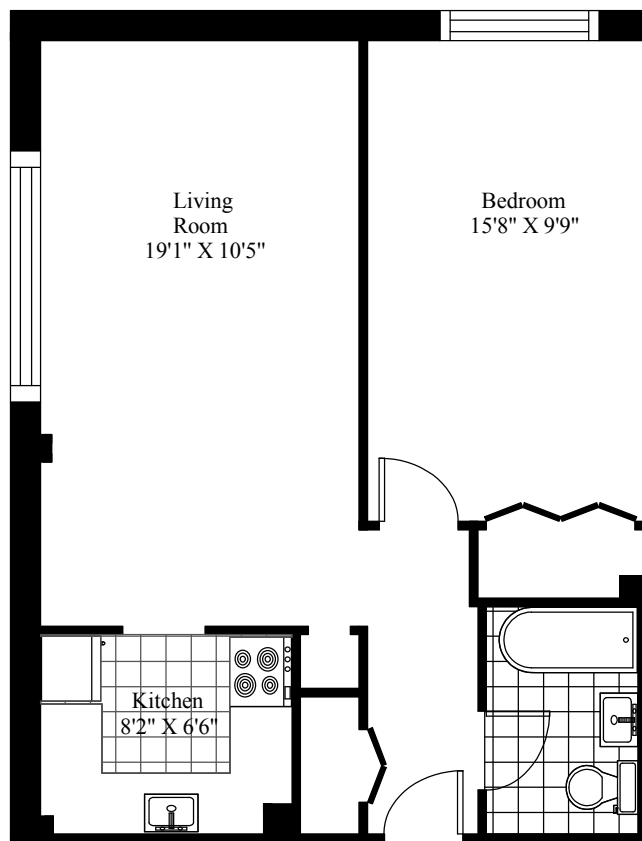

5231 Kent Street  
Typical One Bedroom

Main Living Area = 563 Square Feet