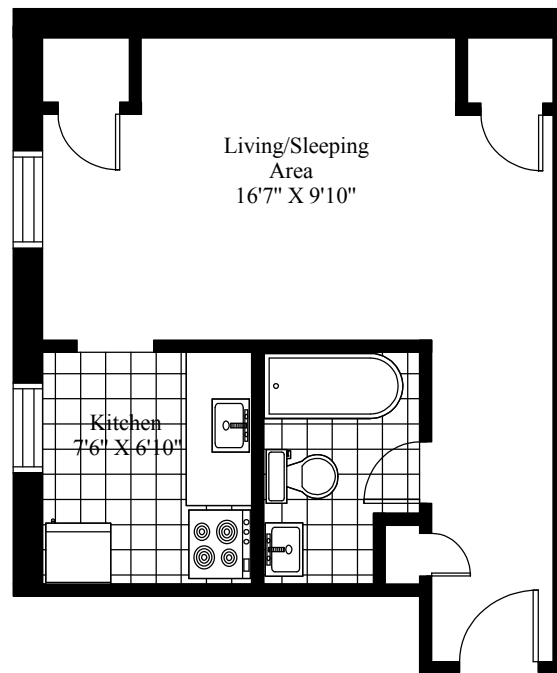

5260 Kent Street
Typical Bachelor

Main Living Area = 352 Square Feet