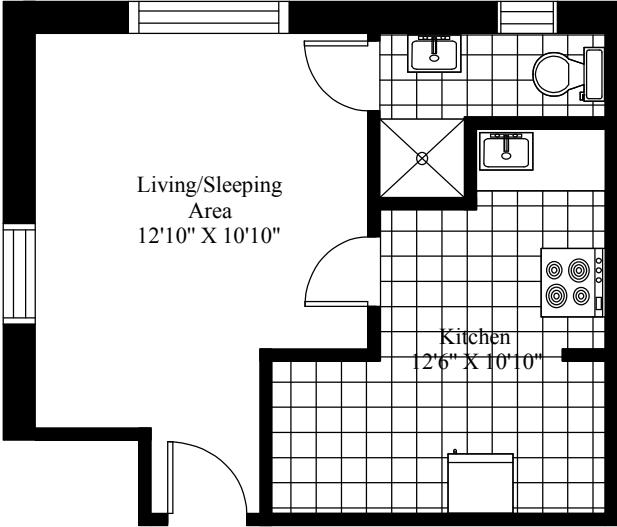

5261 Kent Street
Typical Bachelor

Main Living Area = 327 Square Feet