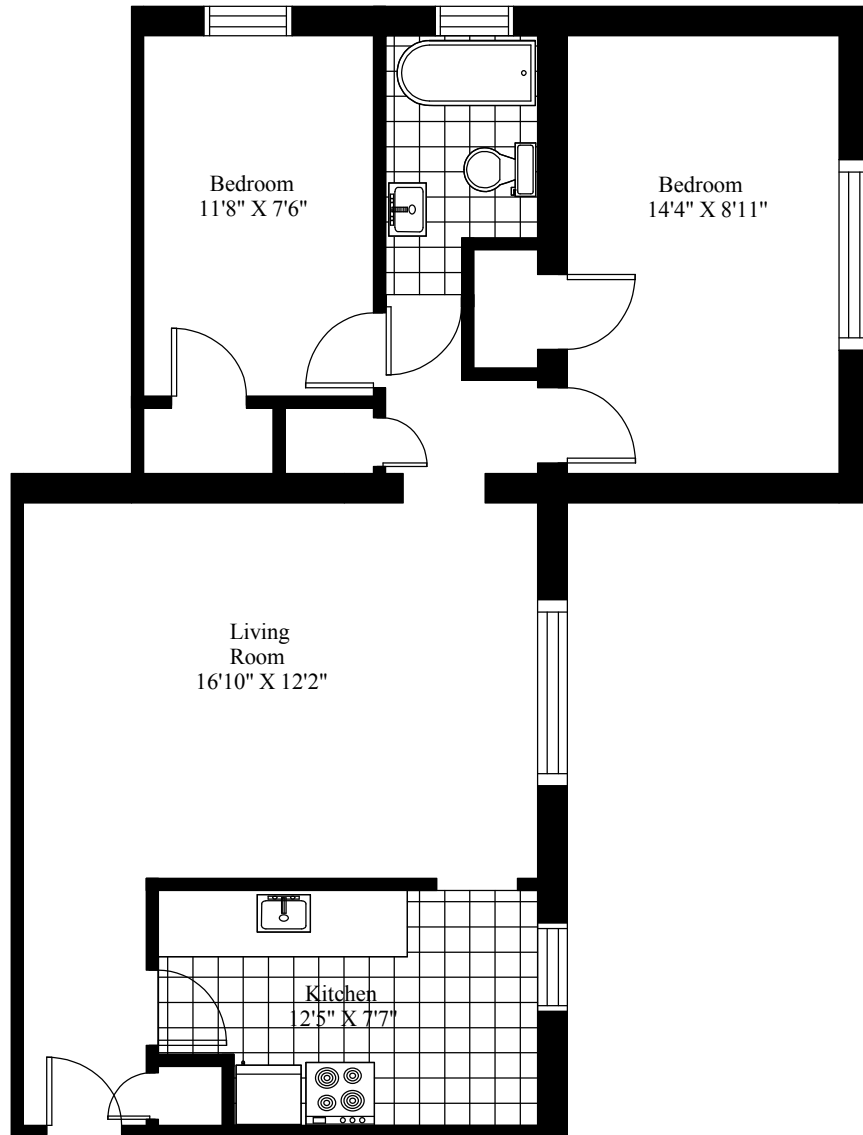

5270 Kent Street  
Typical Two Bedroom

Main Living Area = 758 Square Feet