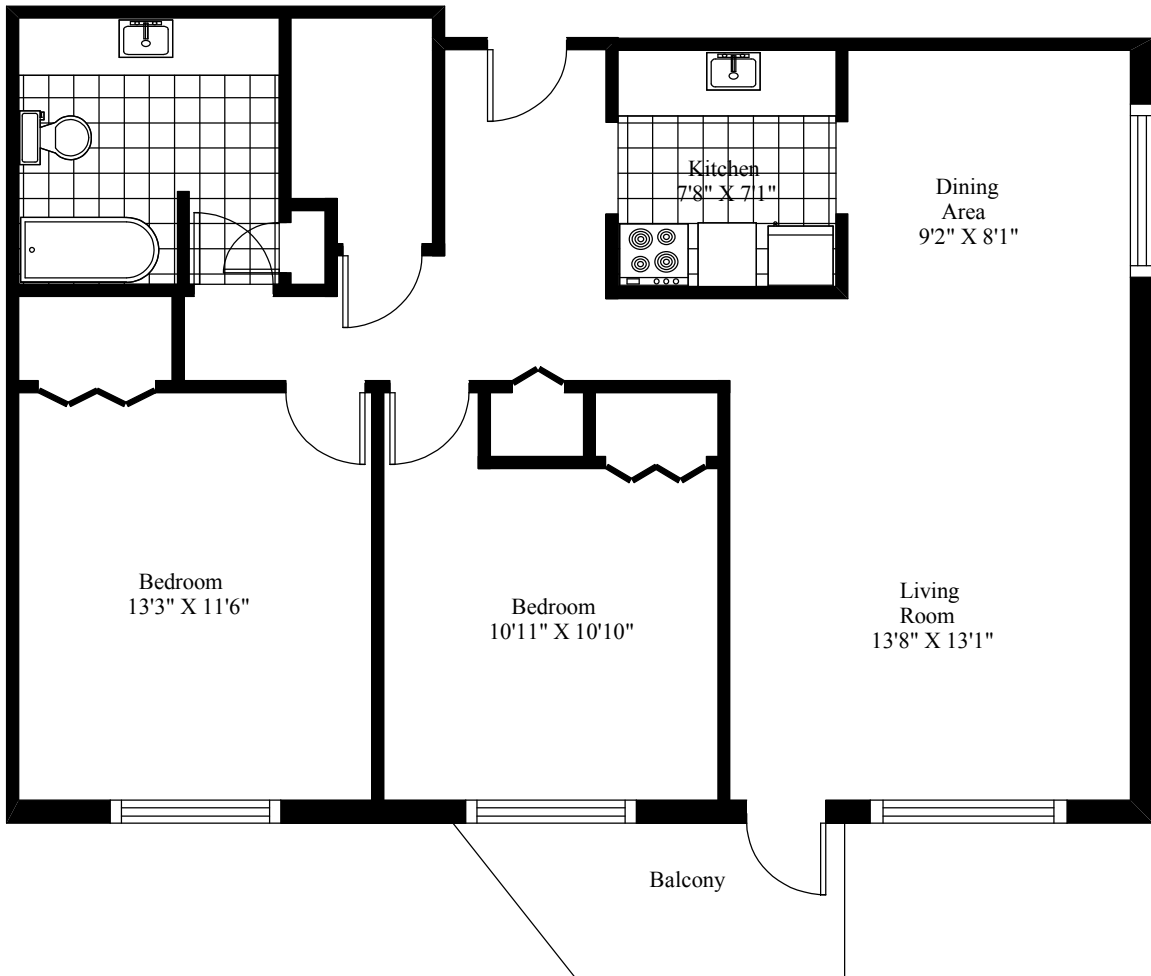

57 Westgrove Place
Typical Two Bedroom

Main Living Area = 966 Square Feet