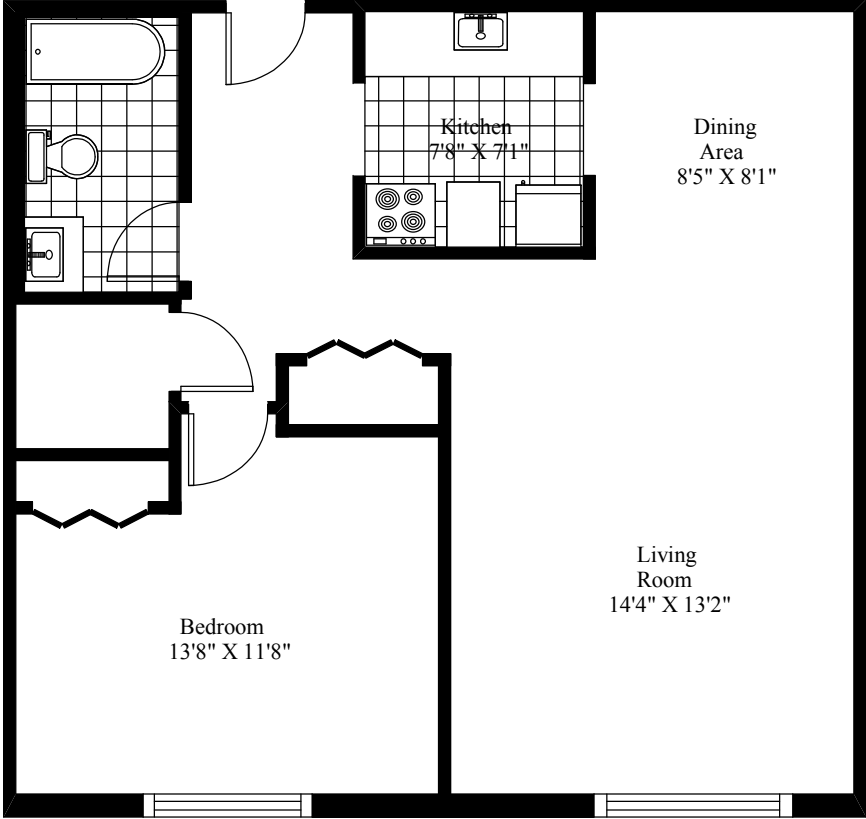

57 Westgrove Place
Typical One Bedroom

Main Living Area = 737 Square Feet