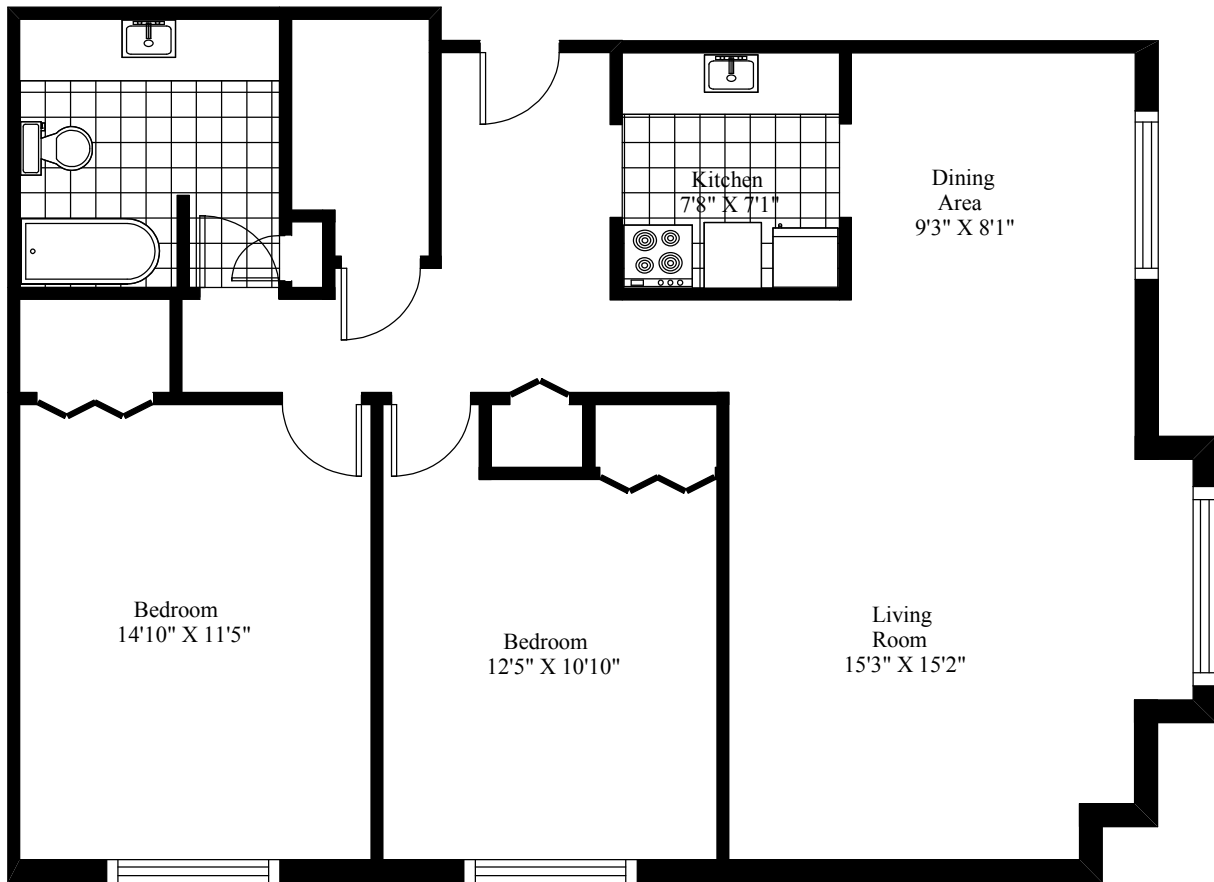

57 Westgrove Place
Typical Two Bedroom

Main Living Area = 1,053 Square Feet