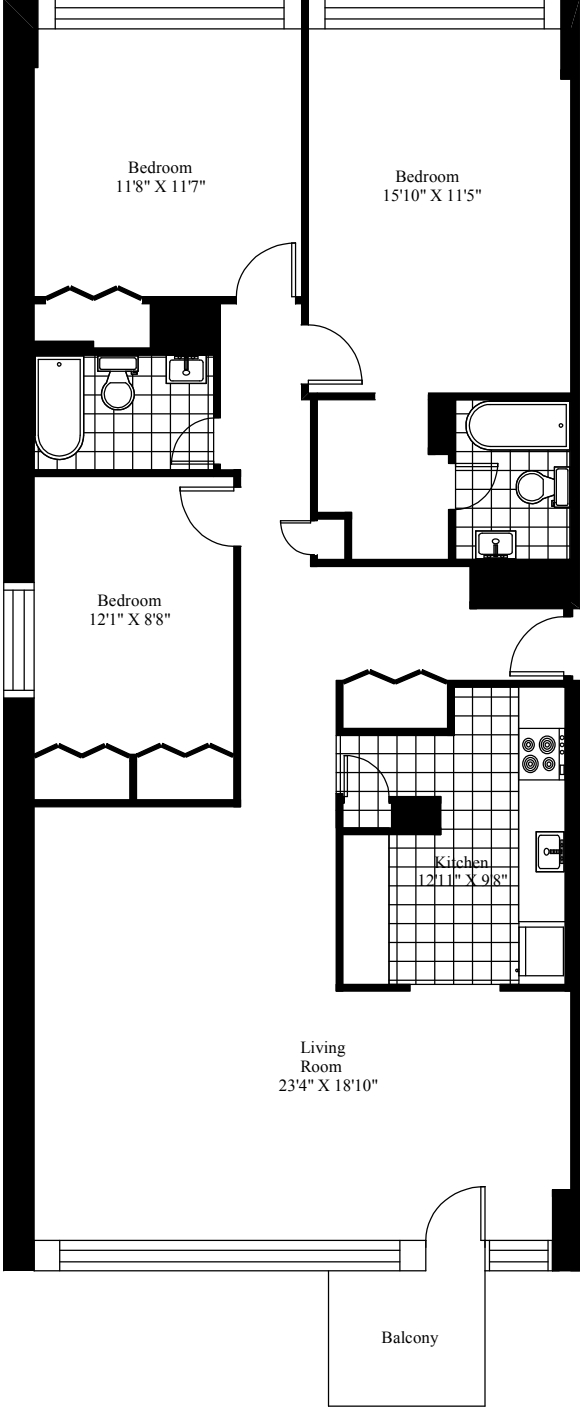

5885 Spring Garden Road
Typical Three Bedroom

Main Living Area = 1,375 Square Feet