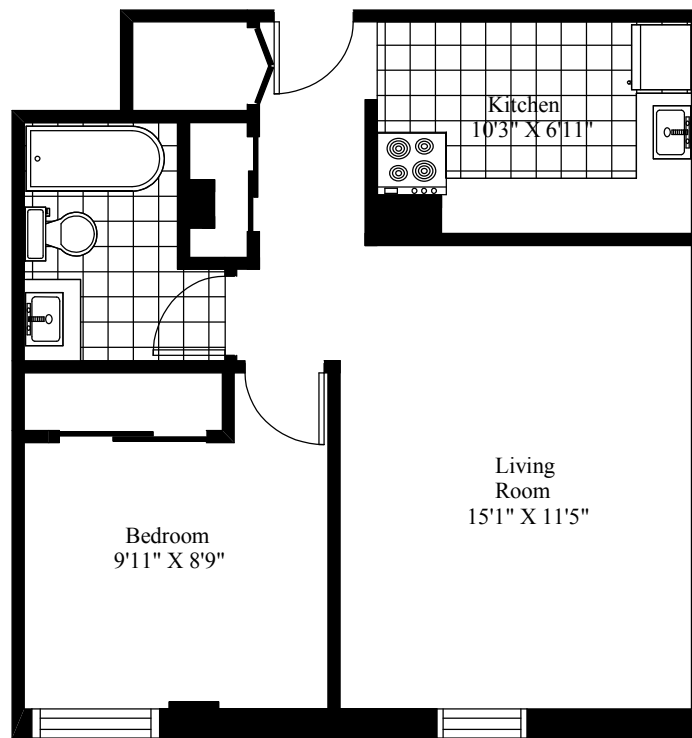

59 Glenforest Drive
Typical One Bedroom

Main Living Area = 513 Square Feet