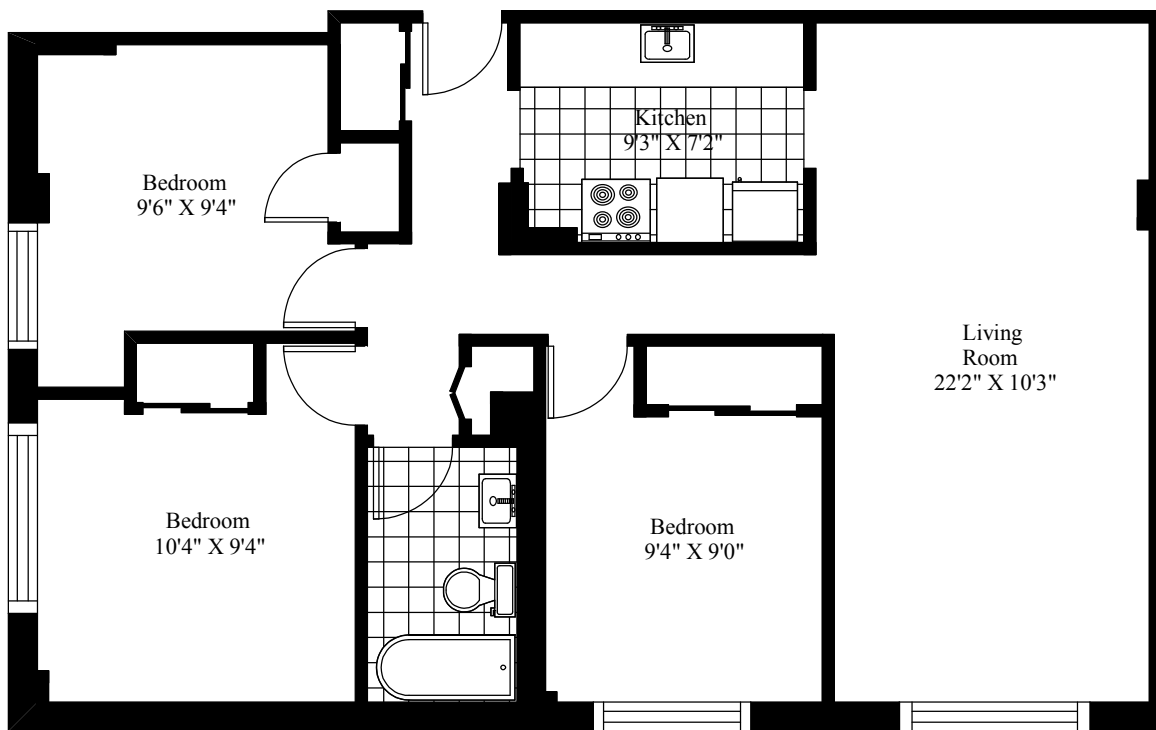

59 Glenforest Drive  
Typical Three Bedroom

Main Living Area = 870 Square Feet