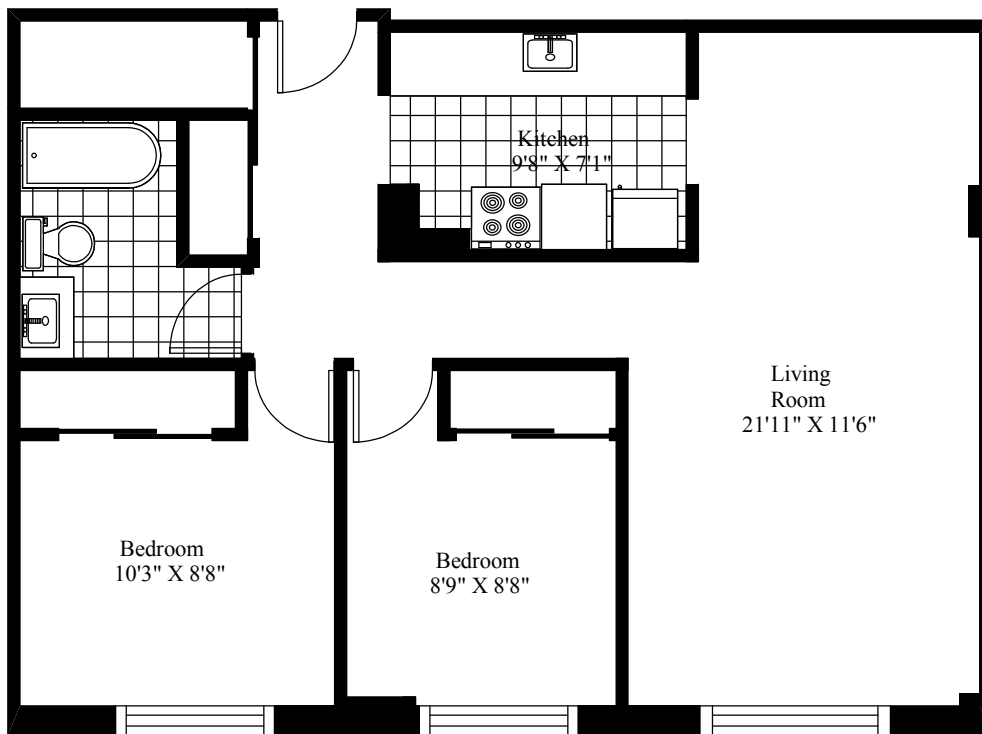

59 Glenforest Drive
Typical Two Bedroom

Main Living Area = 743 Square Feet