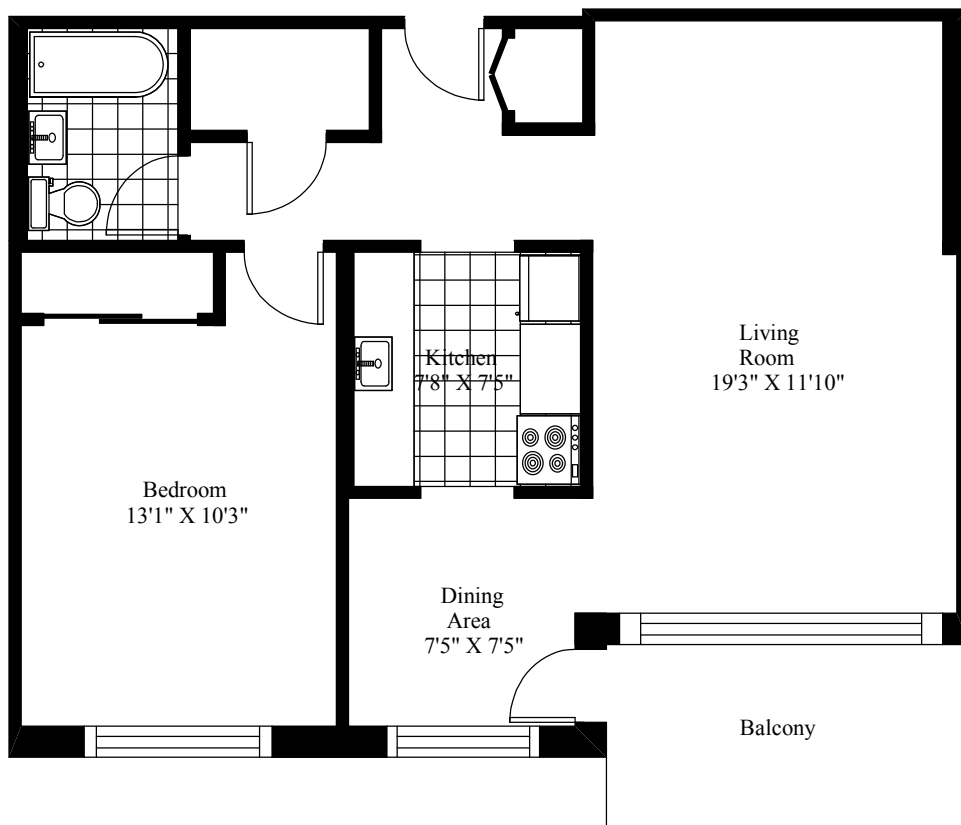

6 Jamieson Street
Typical One Bedroom

Main Living Area = 708 Square Feet