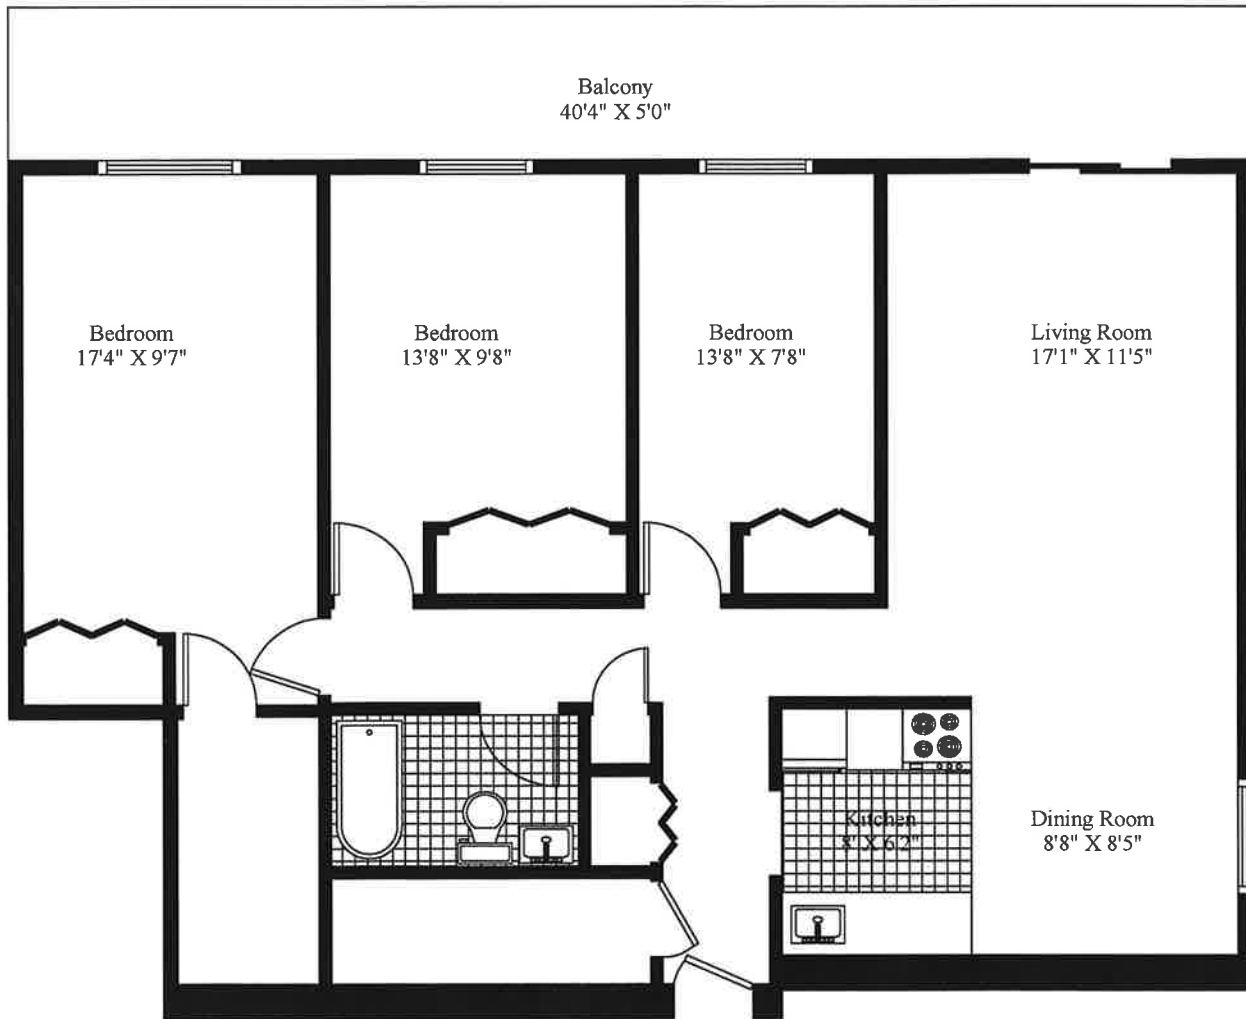

75 Greenfields Typical 3 Bedroom

Unit Gross Area = 1,048 Square Feet