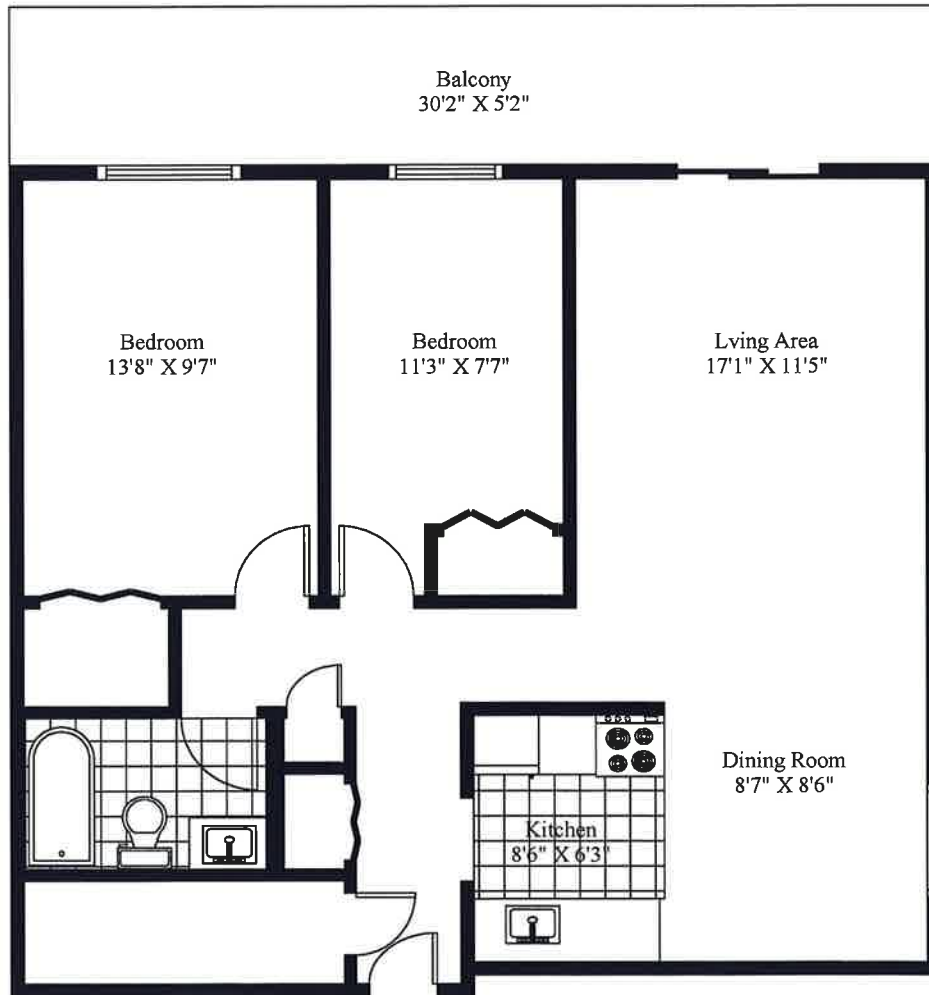

75 Greenfields
Typical 2 Bedroom

Unit Gross Area = 800 Square Feet