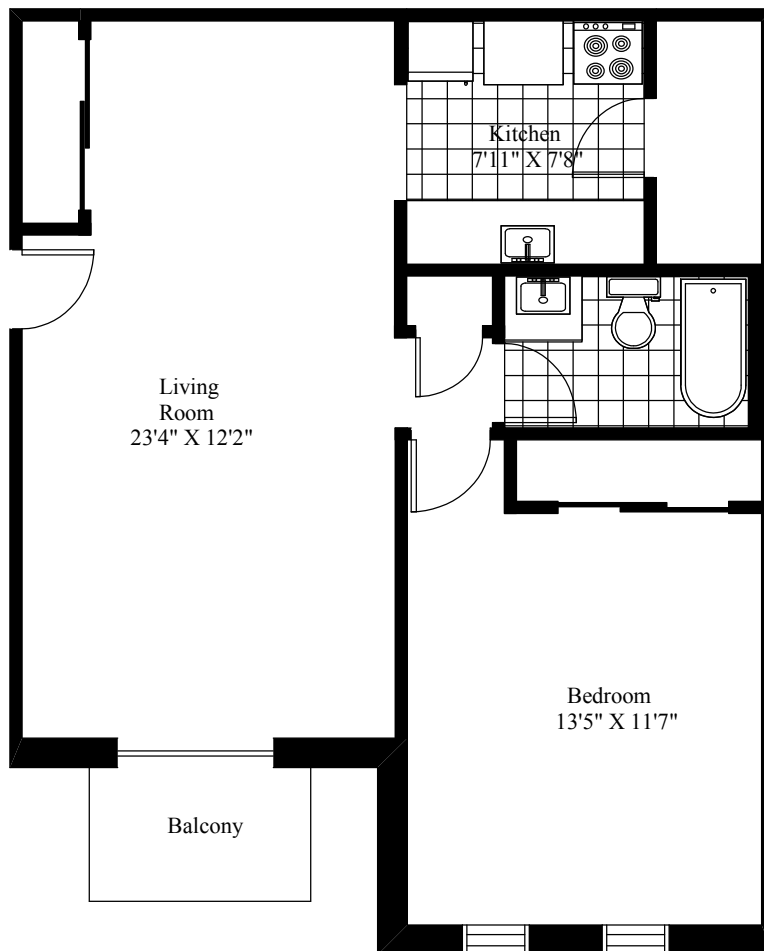

75 Knightsridge Drive
Typical One Bedroom

Main Living Area = 671 Square Feet