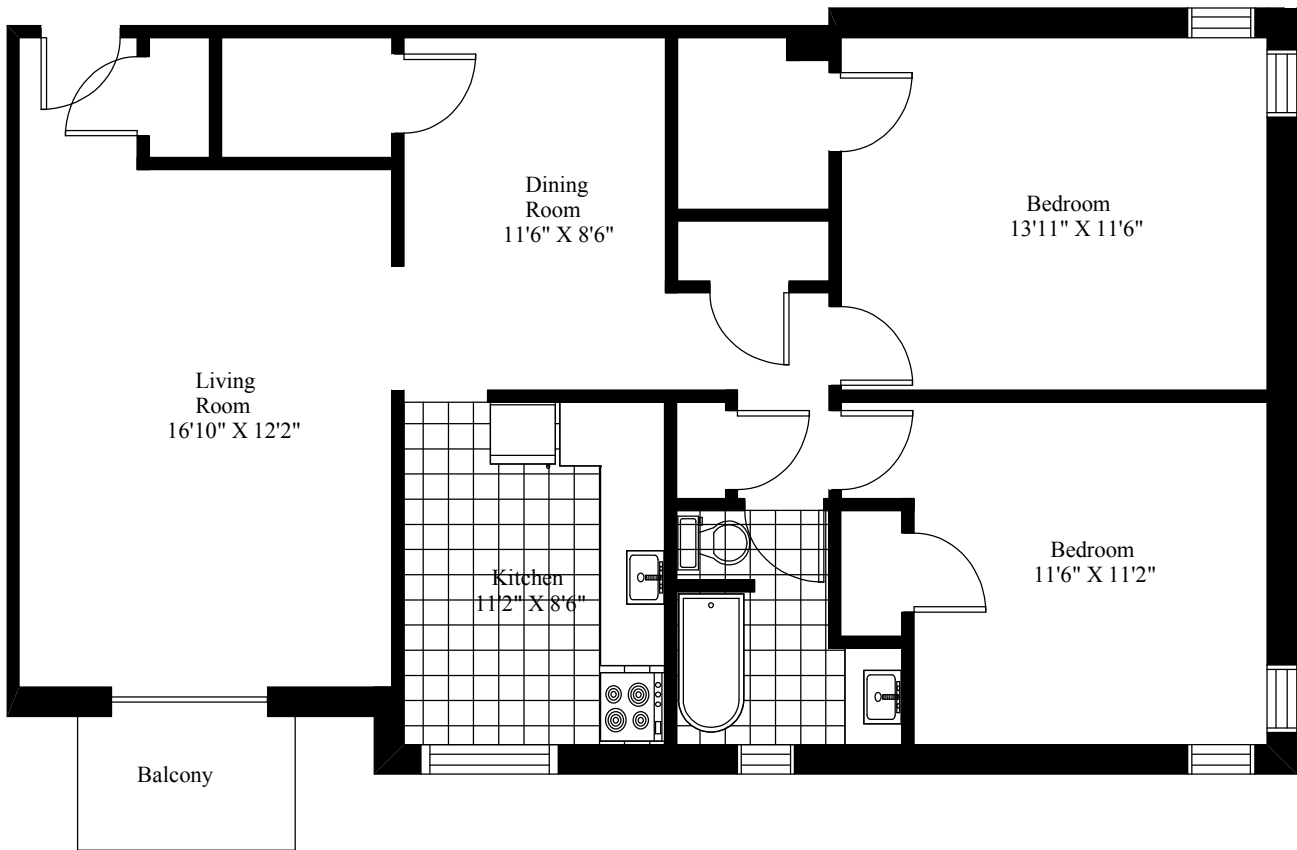

75 Knightsridge Drive
Typical Two Bedroom

Main Living Area = 973 Square Feet