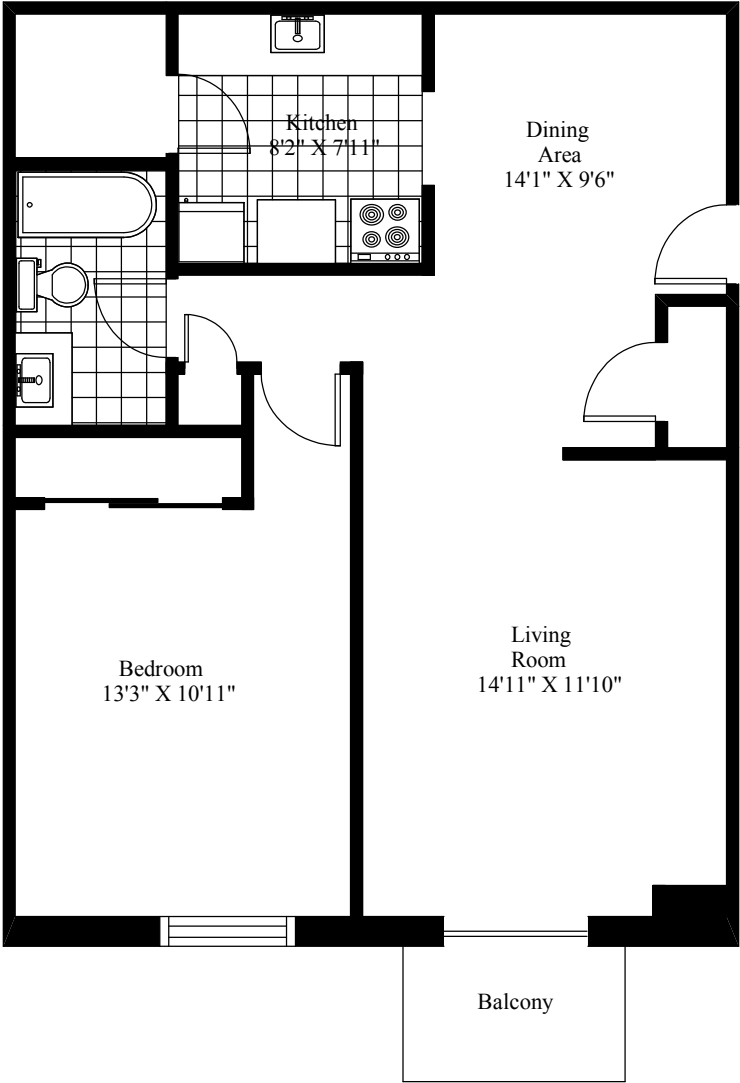

75 Knightsridge Drive
Typical One Bedroom

Main Living Area = 718 Square Feet