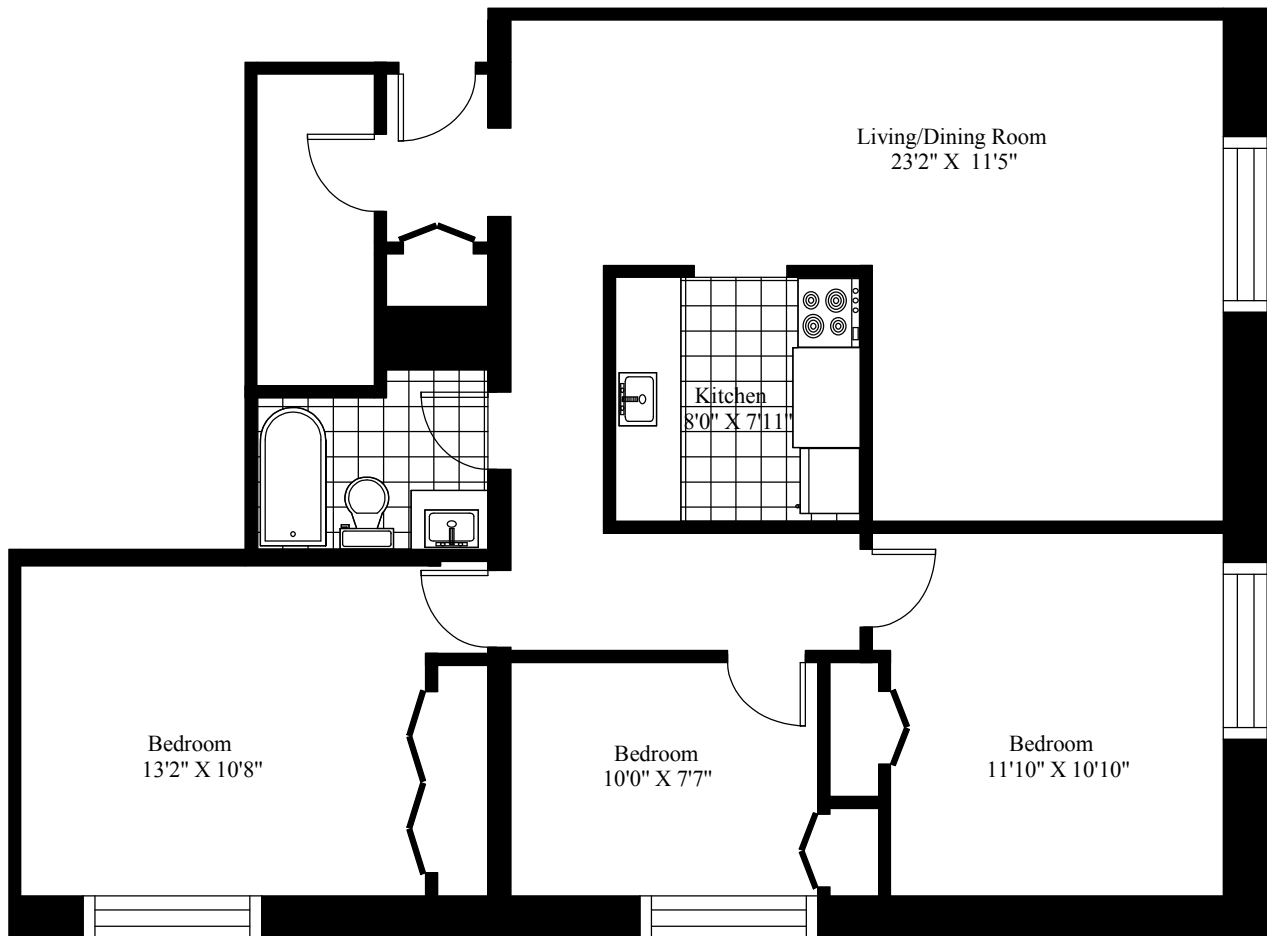

9 Bruce Street
Typical Three Bedroom

Main Living Area = 1,090 Square Feet