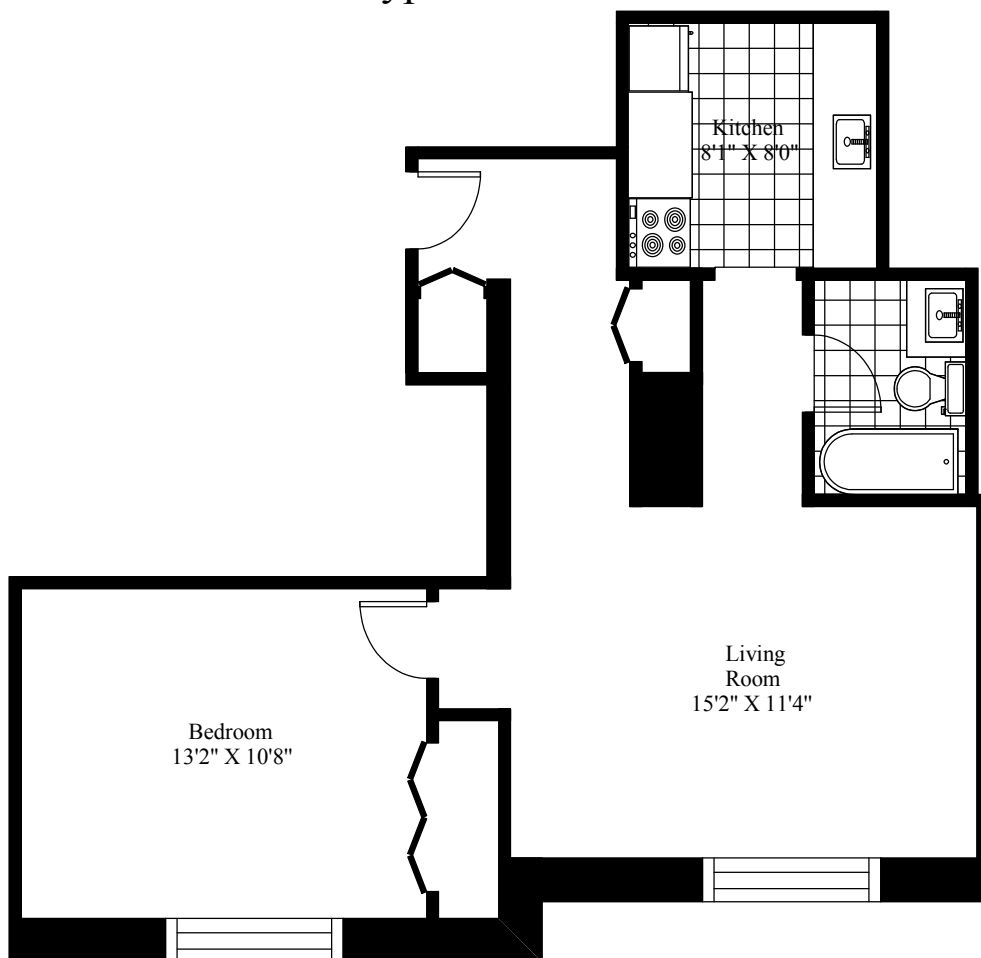

9 Bruce Street
Typical Bachelor

Main Living Area = 637 Square Feet