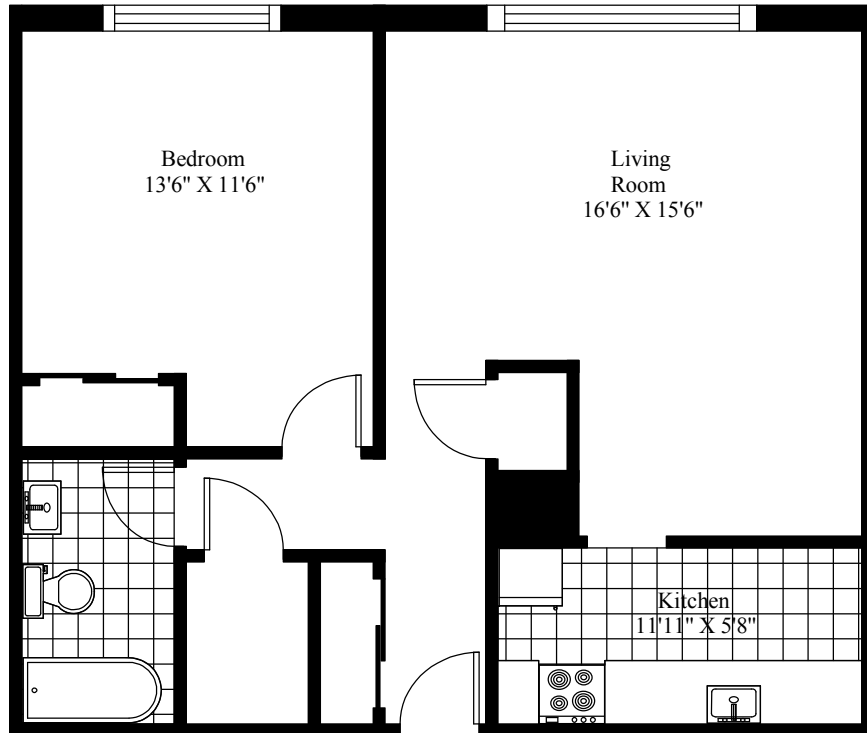

9 Sybyl Court  
Typical One Bedroom

Main Living Area = 661 Square Feet