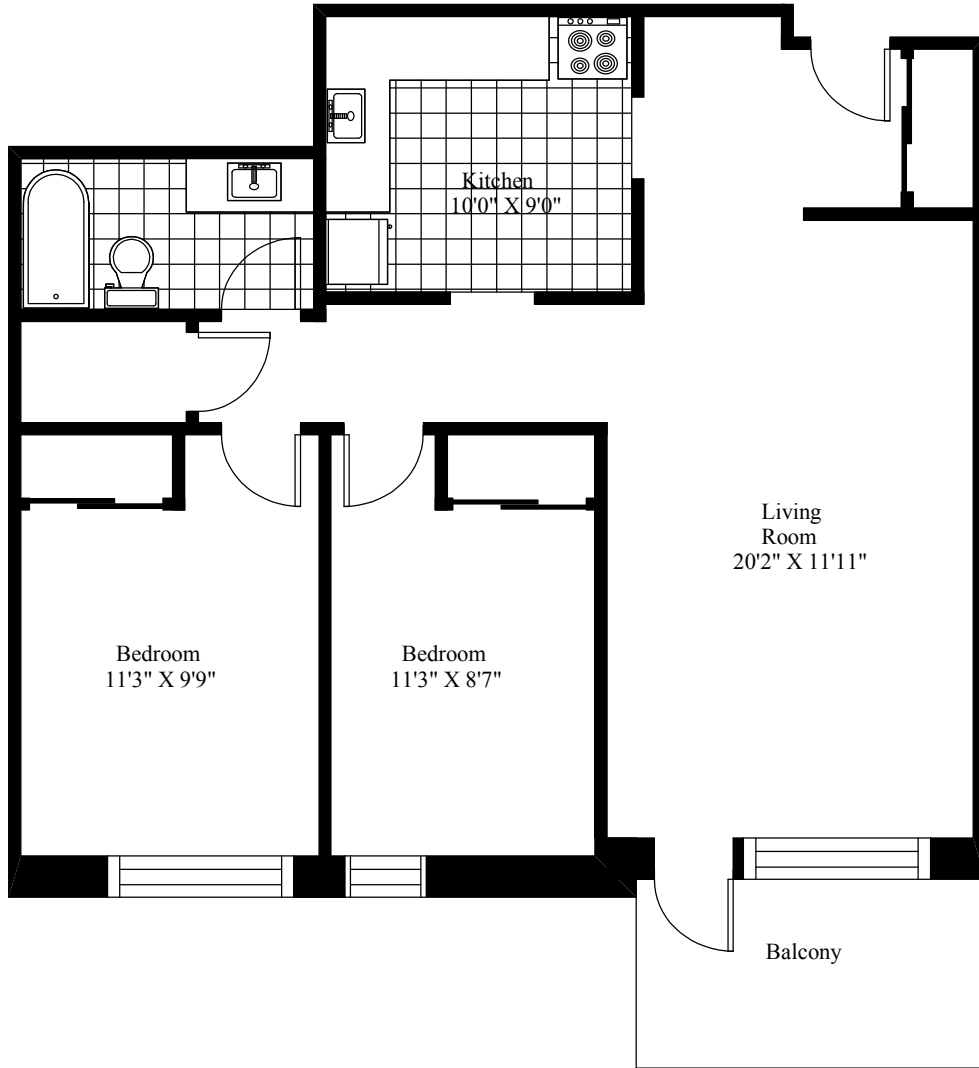

95 Knightsridge Drive
Typical Two Bedroom

Main Living Area = 853 Square Feet