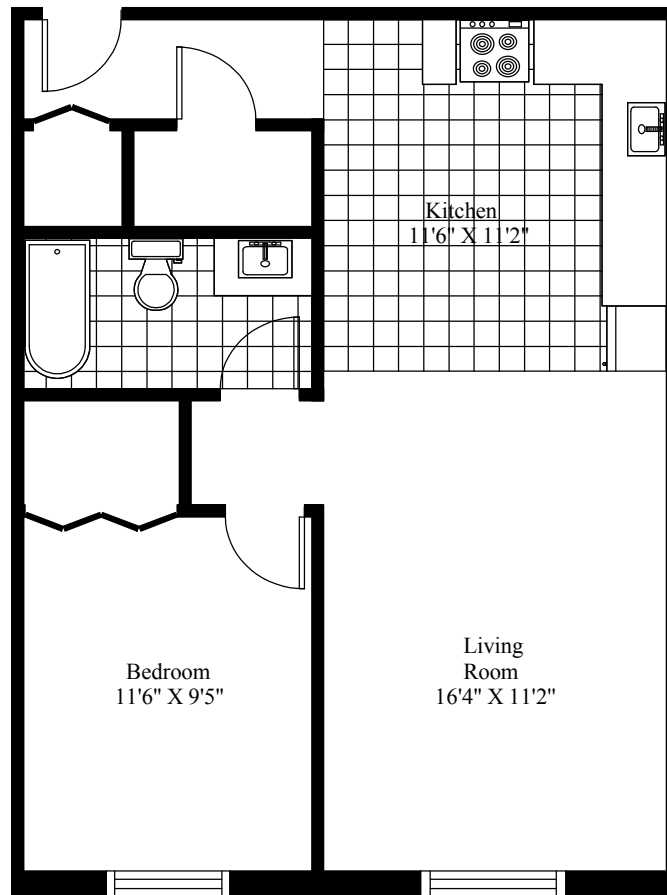

969 Regent Street
Typical One Bedroom

Main Living Area = 624 Square Feet