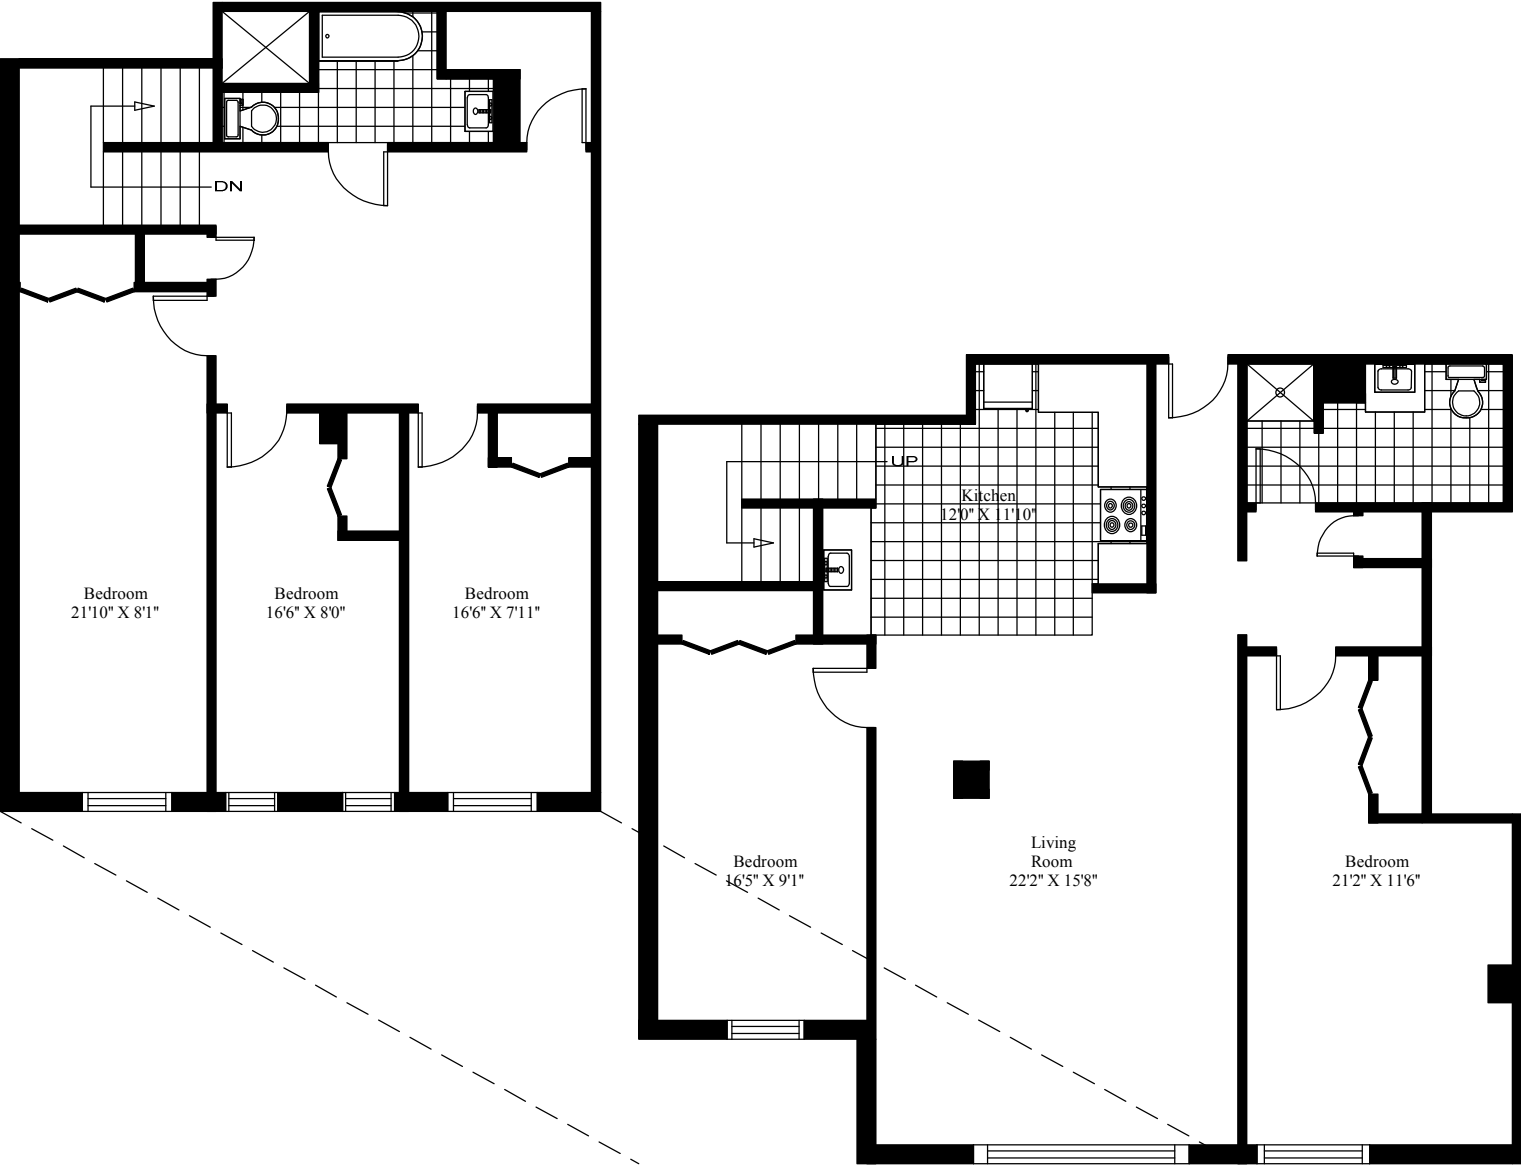

969 Regent Street  
Typical Five Bedroom

Main Living Area = 2,091 Square Feet