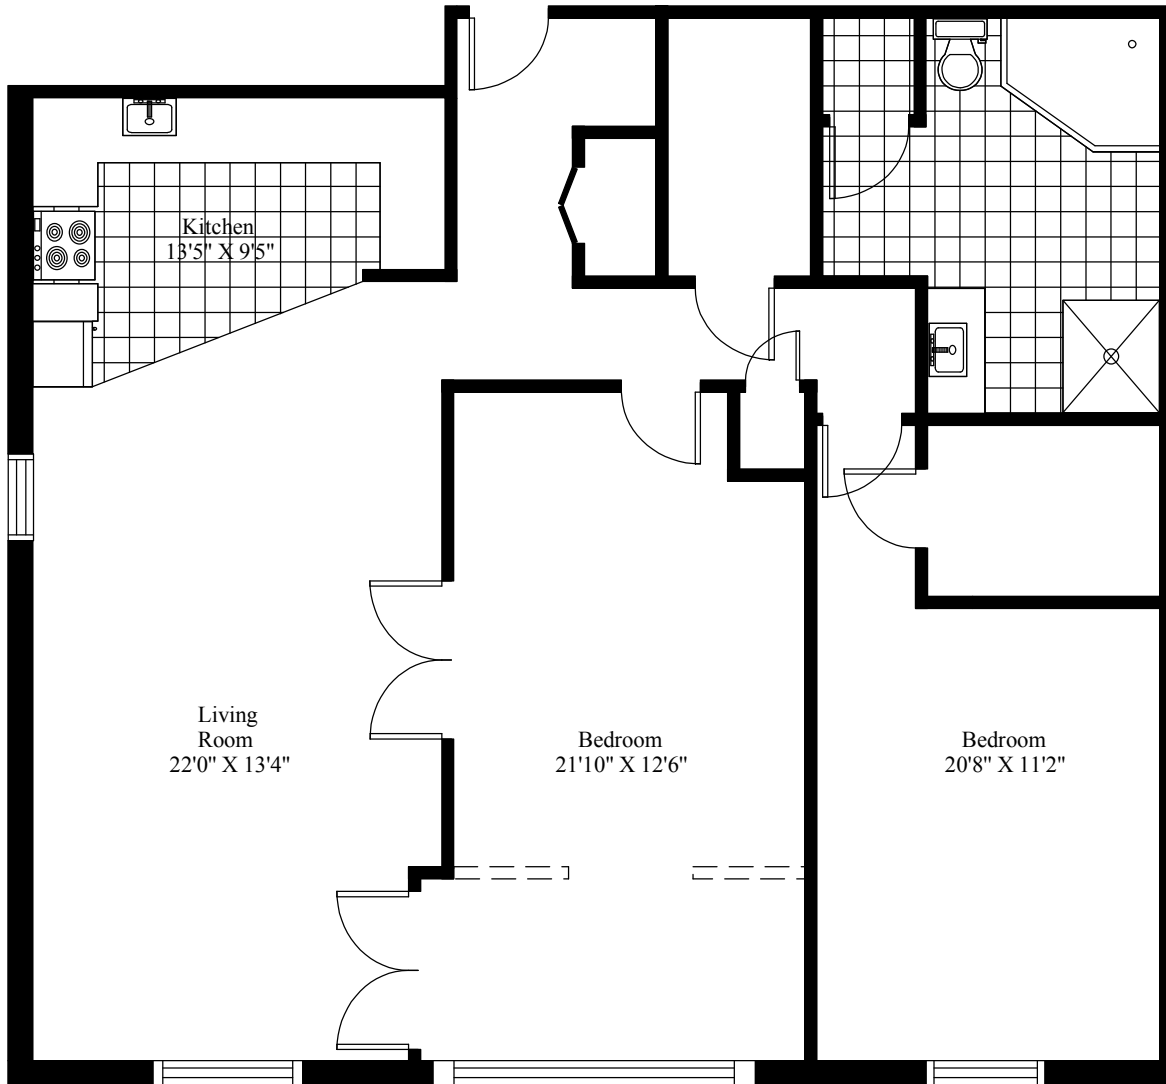

969 Regent Street
Typical Two Bedroom

Main Living Area = 1,292 Square Feet