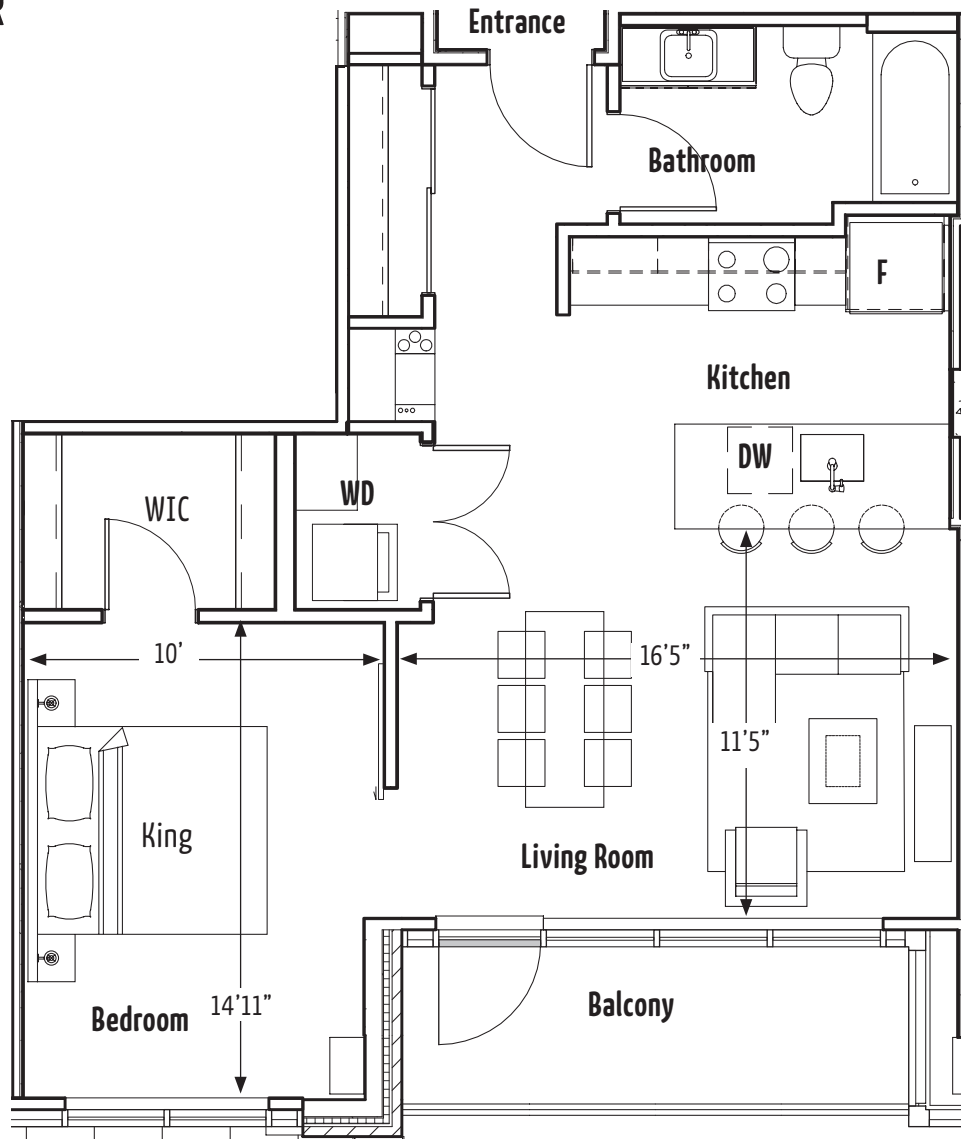

THE
ALEXANDER

COGSWELL | 1B, 1 BATH

Suite: 107

744 sqft

Killam
APARTMENT REIT

902.453.9000

THEALEXANDERHALIFAX.COM

Does not include furniture. All sizes and specifications are subject to change without notice. E.&O.E.