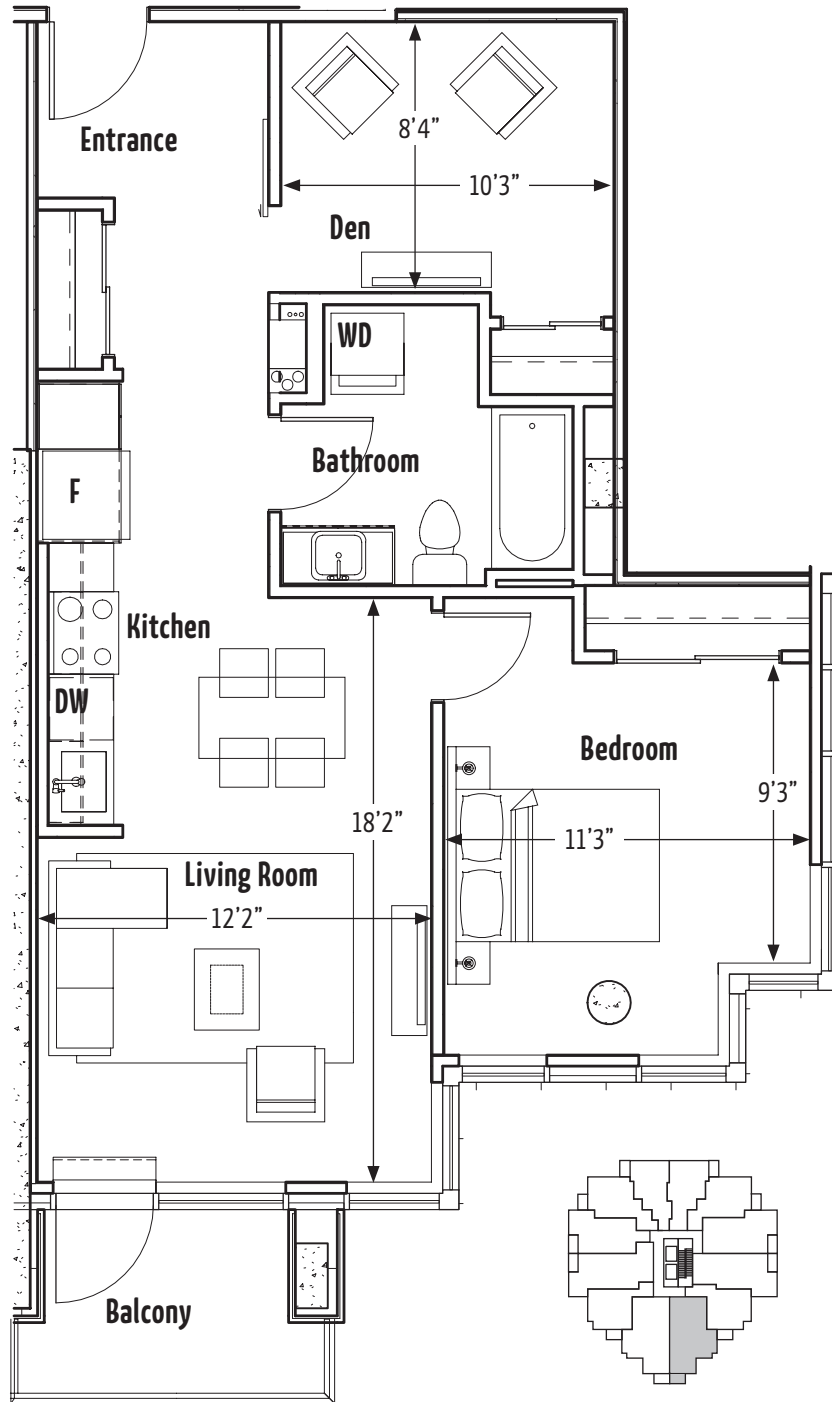

THE
ALEXANDER

ARGYLE | 1B+D, 1 BATH
Suite: 511 - 1411
772 sqft

902.453.9000
THEALEXANDERHALIFAX.COM

Does not include furniture. All sizes and specifications are subject to change without notice. E.&O.E.