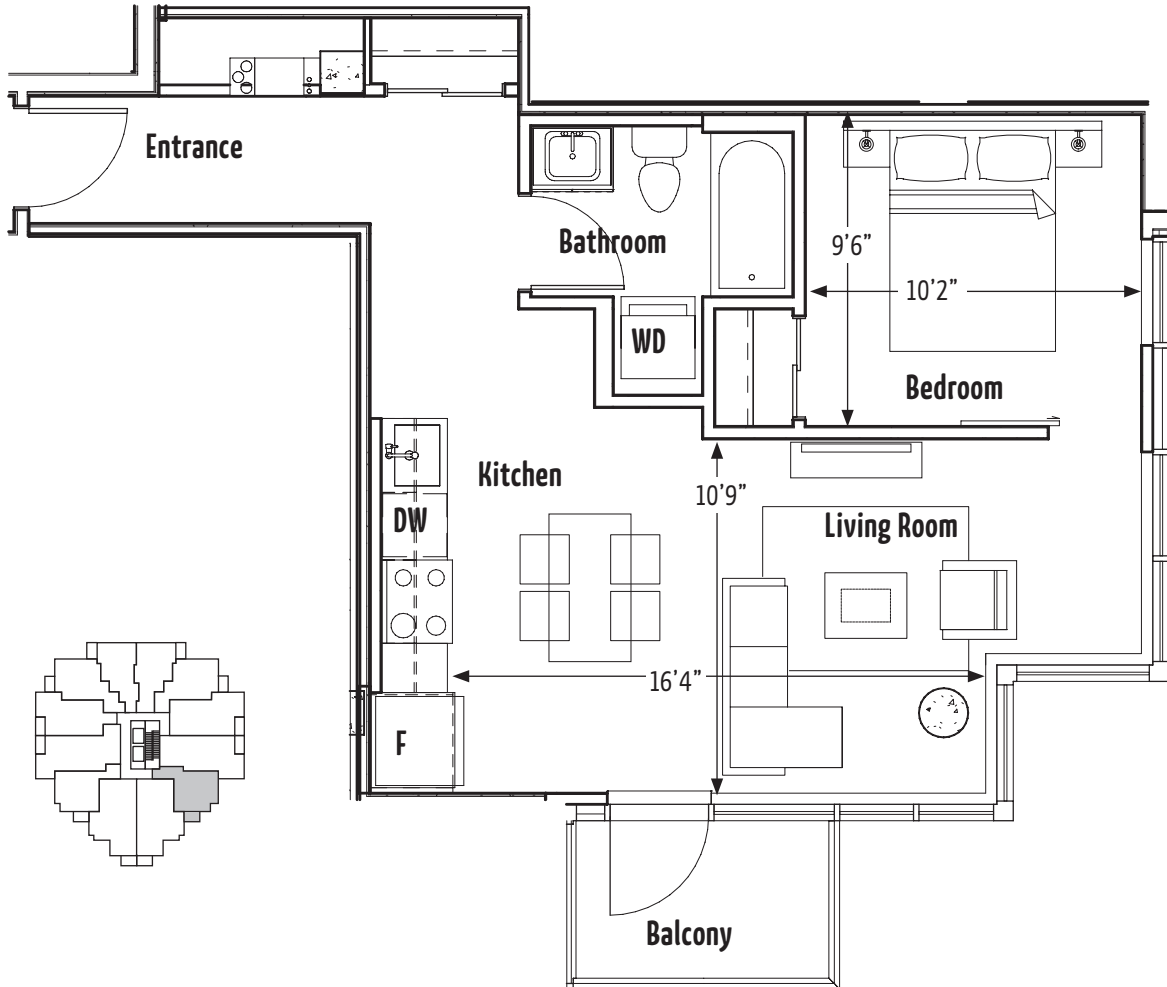

THE
ALEXANDER

GRANVILLE | 1B, 1 BATH
Suite: 512 - 1412
593 sqft

902.453.9000
THEALEXANDERHALIFAX.COM

Does not include furniture. All sizes and specifications are subject to change without notice. E.&O.E.