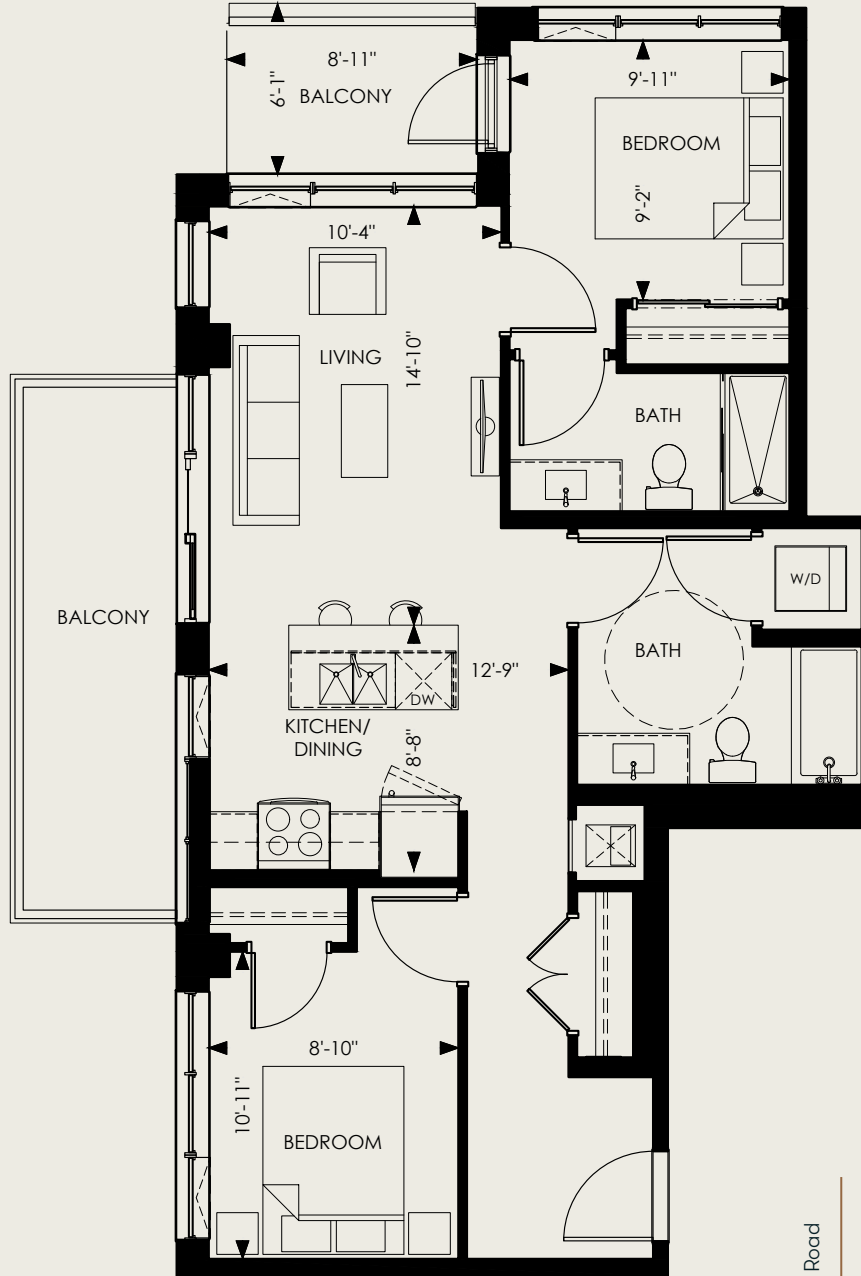

# AVONDALE

2 Bed, 2 Bath, Barrier Free

INTERIOR  
887 SF

BALCONY  
158 SF

FLOORS  
10

SUITES 1002, 1012

194 ERB STREET WEST, WATERLOO, ON

Does not include furniture. All dimensions and specifications are subject to change without notice. E.&O.E.