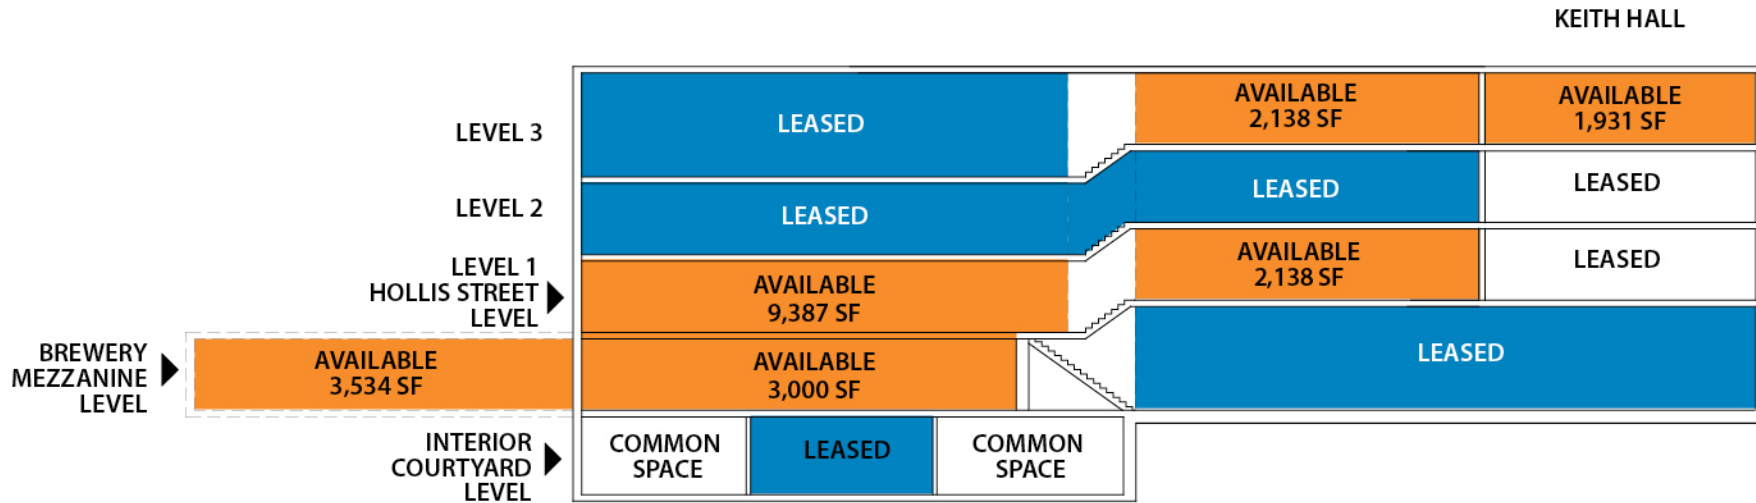

THE FACTORY ON HOLLIS STACKING PLAN

| Vacant | |
|------------------|------------------|
| 1st Floor | 2,138 SF |
| 1st Floor | 9,387 SF |
| 3rd Floor | 2,138 SF |
| Keith Hall | 1,931 SF |
| Mezzanine | 6,534 SF |
| REMAINING | 22,128 SF |