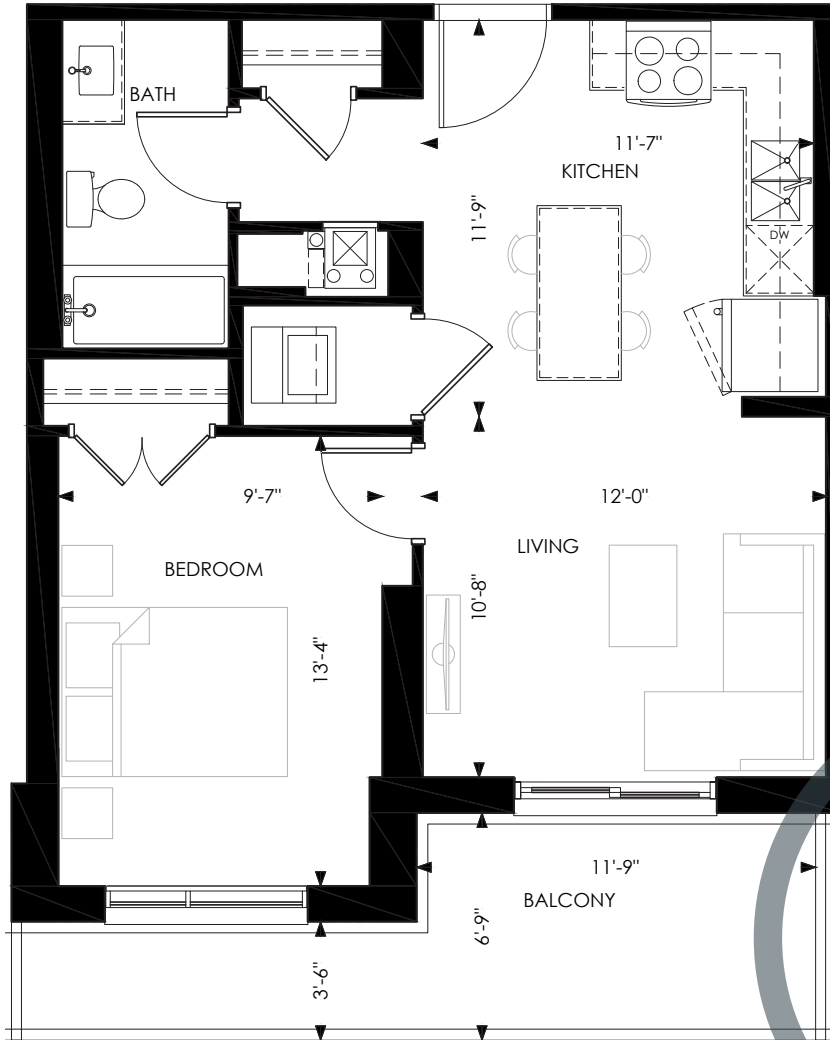

Suite B2b

Suite B2a

SIXTY SIX

Suite B2a | B2b

1 BR, 1 Bath | a 615 SF or b 637 SF

Suites: 511 – 1111

Does not include furniture. All dimensions and specifications are subject to change without notice. E.&O.E