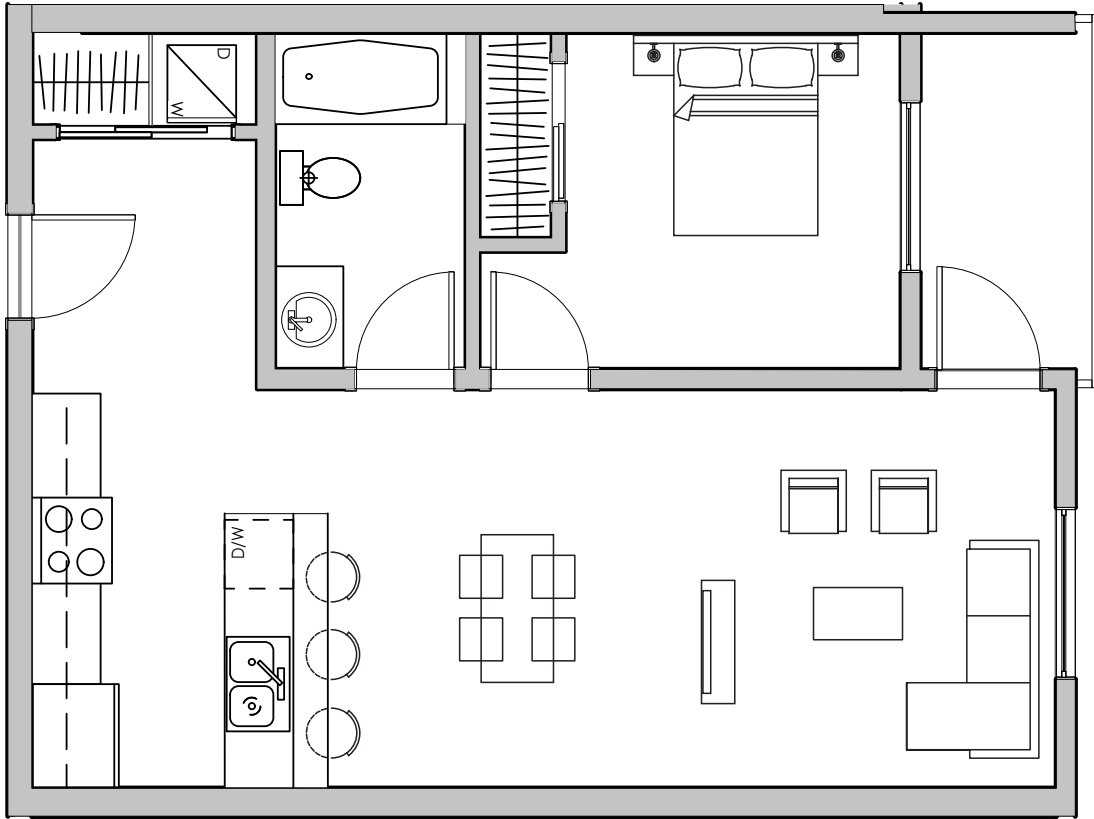

CROWN ISLE BOULEVARD

621 CROWN ISLE BOULEVARD, COMOX, BC

Suites 102-402, 106-406

1 Bed, 1 Bath

FLOOR 1

FLOORS 2-4

Killam
APARTMENT REIT

844.640.0539

killamreit.com

All sizes and specifications are subject to change without notice. Floor plans are approximate dimensions. Actual usable floor space may vary from the stated floor area. E.&O.E.