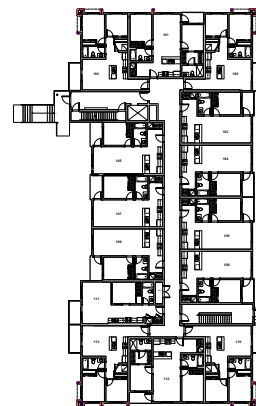

CROWN ISLE BOULEVARD

621 CROWN ISLE BOULEVARD, COMOX, BC

Suites 102-402, 106-406

1 Bed, 1 Bath

FLOOR 1

FLOORS 2-4

Killam
APARTMENT REIT

844.640.0539

killamreit.com

All sizes and specifications are subject to change without notice. Floor plans are approximate dimensions. Actual usable floor space may vary from the stated floor area. E.&O.E.