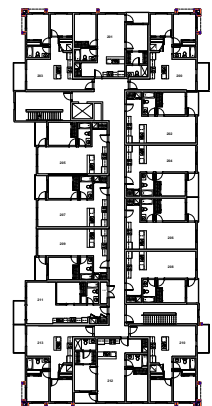

CROWN ISLE BOULEVARD

621 CROWN ISLE BOULEVARD, COMOX, BC

Suites 102-402, 106-406

1 Bed, 1 Bath

FLOOR 1

FLOORS 2-4

Killam
APARTMENT REIT

844.640.0539

killamreit.com

All sizes and specifications are subject to change without notice. Floor plans are approximate dimensions. Actual usable floor space may vary from the stated floor area. E.&O.E.