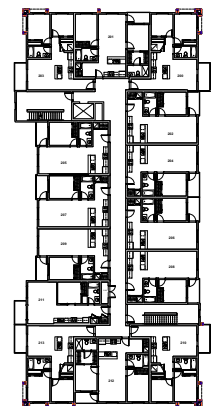

CROWN ISLE BOULEVARD

621 CROWN ISLE BOULEVARD, COMOX, BC

Suites 104-404, 108-408

1 Bed, 1 Bath

FLOOR 1

FLOORS 2-4

844.640.0539
killamreit.com

All sizes and specifications are subject to change without notice. Floor plans are approximate dimensions. Actual usable floor space may vary from the stated floor area. E.&O.E.