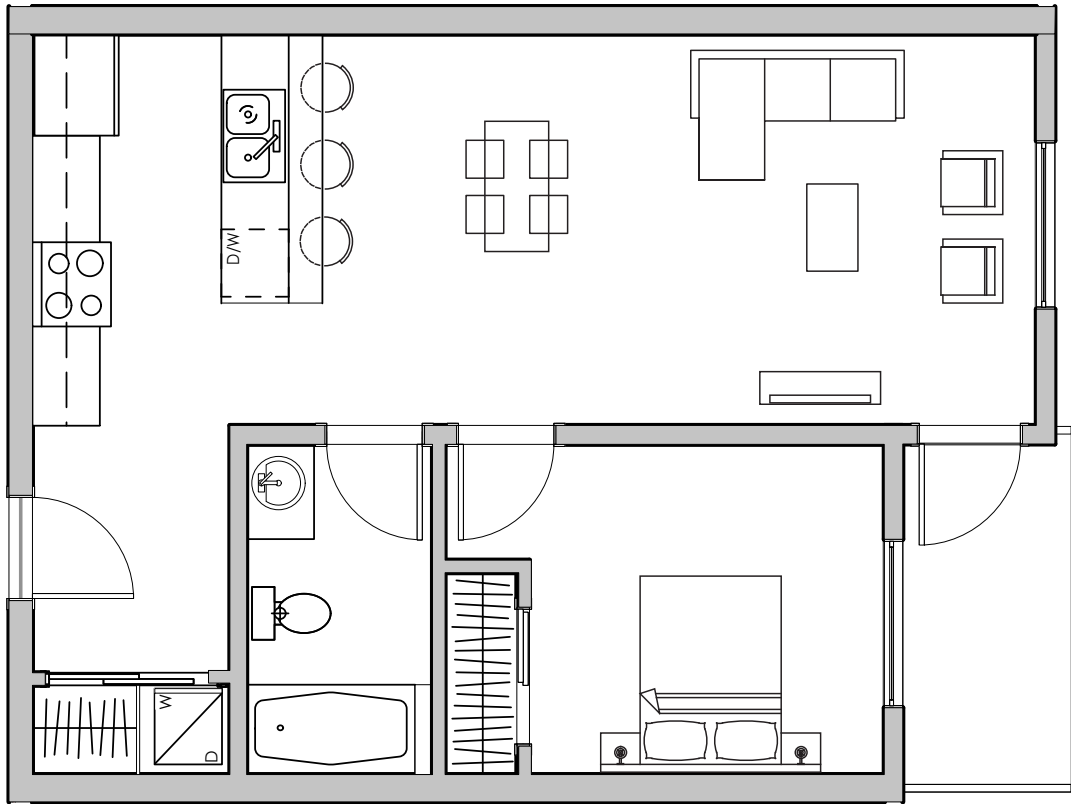

CROWN ISLE BOULEVARD

621 CROWN ISLE BOULEVARD, COMOX, BC

Suites 104-404, 108-408

1 Bed, 1 Bath

FLOOR 1

FLOORS 2-4

844.640.0539
killamreit.com

All sizes and specifications are subject to change without notice. Floor plans are approximate dimensions. Actual usable floor space may vary from the stated floor area. E.&O.E.