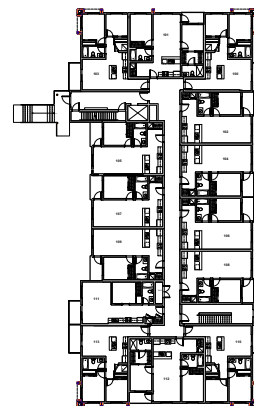

CROWN ISLE BOULEVARD

621 CROWN ISLE BOULEVARD, COMOX, BC

Suites 104-404, 108-408

1 Bed, 1 Bath

FLOOR 1

FLOORS 2-4

844.640.0539
killamreit.com

All sizes and specifications are subject to change without notice. Floor plans are approximate dimensions. Actual usable floor space may vary from the stated floor area. E.&O.E.