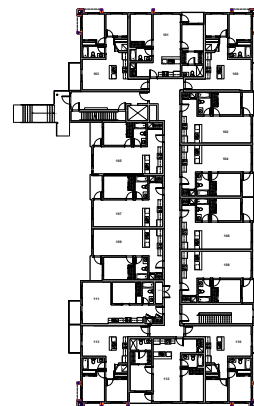

# CROWN ISLE BOULEVARD

621 CROWN ISLE BOULEVARD, COMOX, BC

Suites 111-411

1 Bed, 1 Bath

FLOOR 1

FLOORS 2-4

844.640.0539  
killamreit.com

All sizes and specifications are subject to change without notice. Floor plans are approximate dimensions. Actual usable floor space may vary from the stated floor area. E.&O.E.