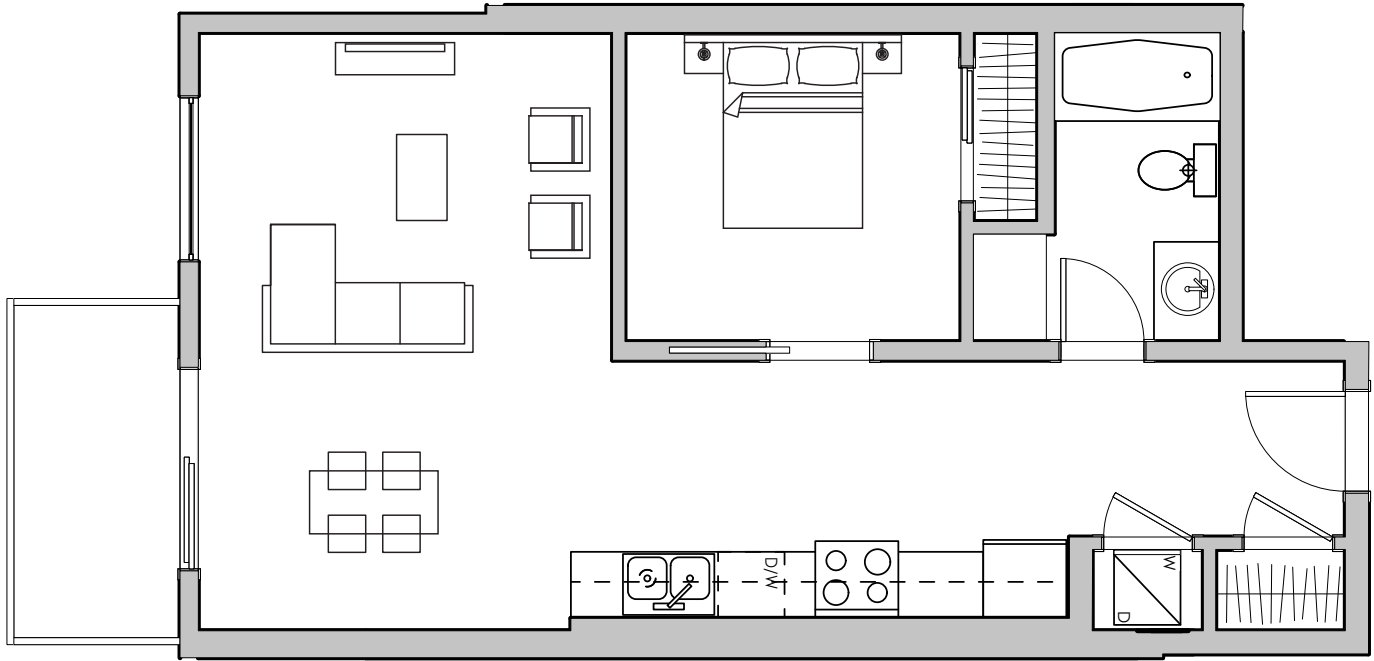

# CROWN ISLE BOULEVARD

621 CROWN ISLE BOULEVARD, COMOX, BC

Suites 111-411

1 Bed, 1 Bath

FLOOR 1

FLOORS 2-4

844.640.0539  
killamreit.com

All sizes and specifications are subject to change without notice. Floor plans are approximate dimensions. Actual usable floor space may vary from the stated floor area. E.&O.E.