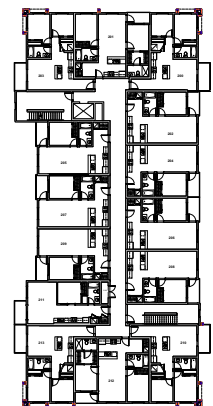

# CROWN ISLE BOULEVARD

621 CROWN ISLE BOULEVARD, COMOX, BC

Suites 111-411

1 Bed, 1 Bath

FLOOR 1

FLOORS 2-4

844.640.0539  
killamreit.com

All sizes and specifications are subject to change without notice. Floor plans are approximate dimensions. Actual usable floor space may vary from the stated floor area. E.&O.E.