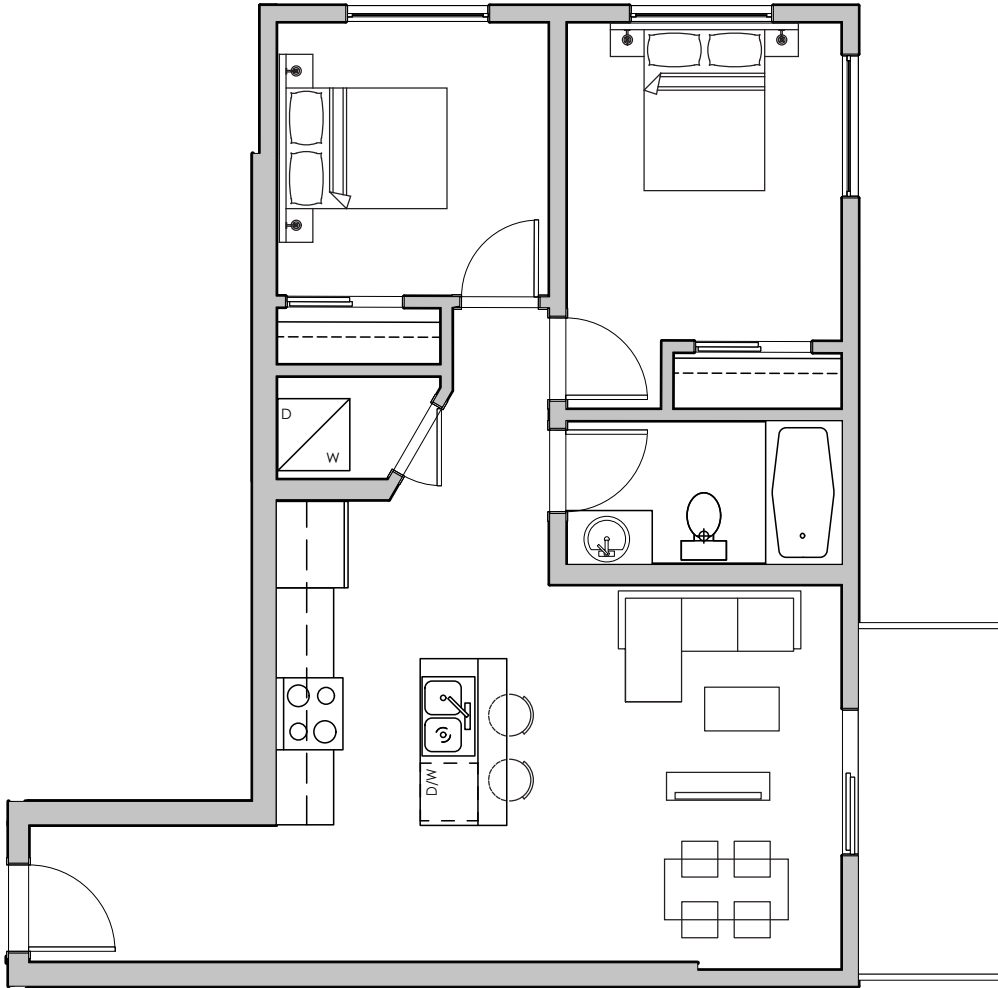

CROWN ISLE BOULEVARD

621 CROWN ISLE BOULEVARD, COMOX, BC

Suites 100-400

2 Bed, 1 Bath

FLOOR 1

FLOORS 2-4

Killam
APARTMENT REIT

844.640.0539

killamreit.com

All sizes and specifications are subject to change without notice. Floor plans are approximate dimensions. Actual usable floor space may vary from the stated floor area. E.&O.E.