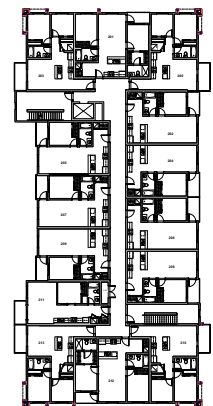

CROWN ISLE BOULEVARD

621 CROWN ISLE BOULEVARD, COMOX, BC

Suites 100-400

2 Bed, 1 Bath

FLOOR 1

FLOORS 2-4

Killam
APARTMENT REIT

844.640.0539

killamreit.com

All sizes and specifications are subject to change without notice. Floor plans are approximate dimensions. Actual usable floor space may vary from the stated floor area. E.&O.E.