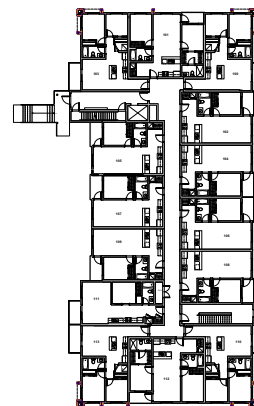

CROWN ISLE BOULEVARD

621 CROWN ISLE BOULEVARD, COMOX, BC

Suites 100-400

2 Bed, 1 Bath

FLOOR 1

FLOORS 2-4

Killam
APARTMENT REIT

844.640.0539

killamreit.com

All sizes and specifications are subject to change without notice. Floor plans are approximate dimensions. Actual usable floor space may vary from the stated floor area. E.&O.E.