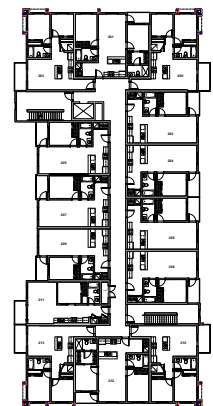

# CROWN ISLE BOULEVARD

621 CROWN ISLE BOULEVARD, COMOX, BC

Suites 103-403

2 Bed, 1 Bath

FLOOR 1

FLOORS 2-4

844.640.0539  
killamreit.com

All sizes and specifications are subject to change without notice. Floor plans are approximate dimensions. Actual usable floor space may vary from the stated floor area. E.&O.E.