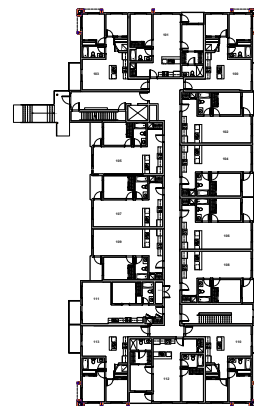

# CROWN ISLE BOULEVARD

621 CROWN ISLE BOULEVARD, COMOX, BC

Suites 103-403

2 Bed, 1 Bath

FLOOR 1

FLOORS 2-4

844.640.0539  
killamreit.com

All sizes and specifications are subject to change without notice. Floor plans are approximate dimensions. Actual usable floor space may vary from the stated floor area. E.&O.E.