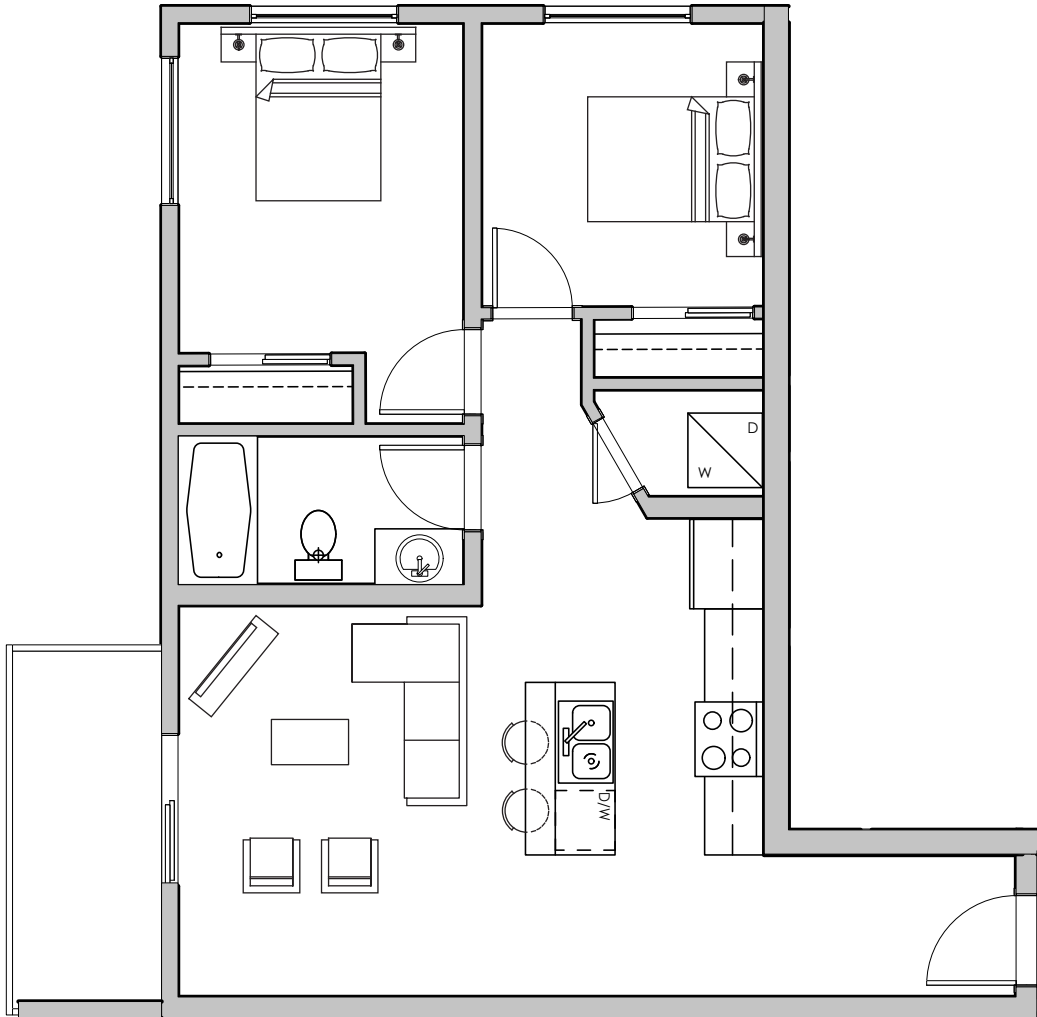

# CROWN ISLE BOULEVARD

621 CROWN ISLE BOULEVARD, COMOX, BC

Suites 103-403

2 Bed, 1 Bath

FLOOR 1

FLOORS 2-4

844.640.0539  
killamreit.com

All sizes and specifications are subject to change without notice. Floor plans are approximate dimensions. Actual usable floor space may vary from the stated floor area. E.&O.E.