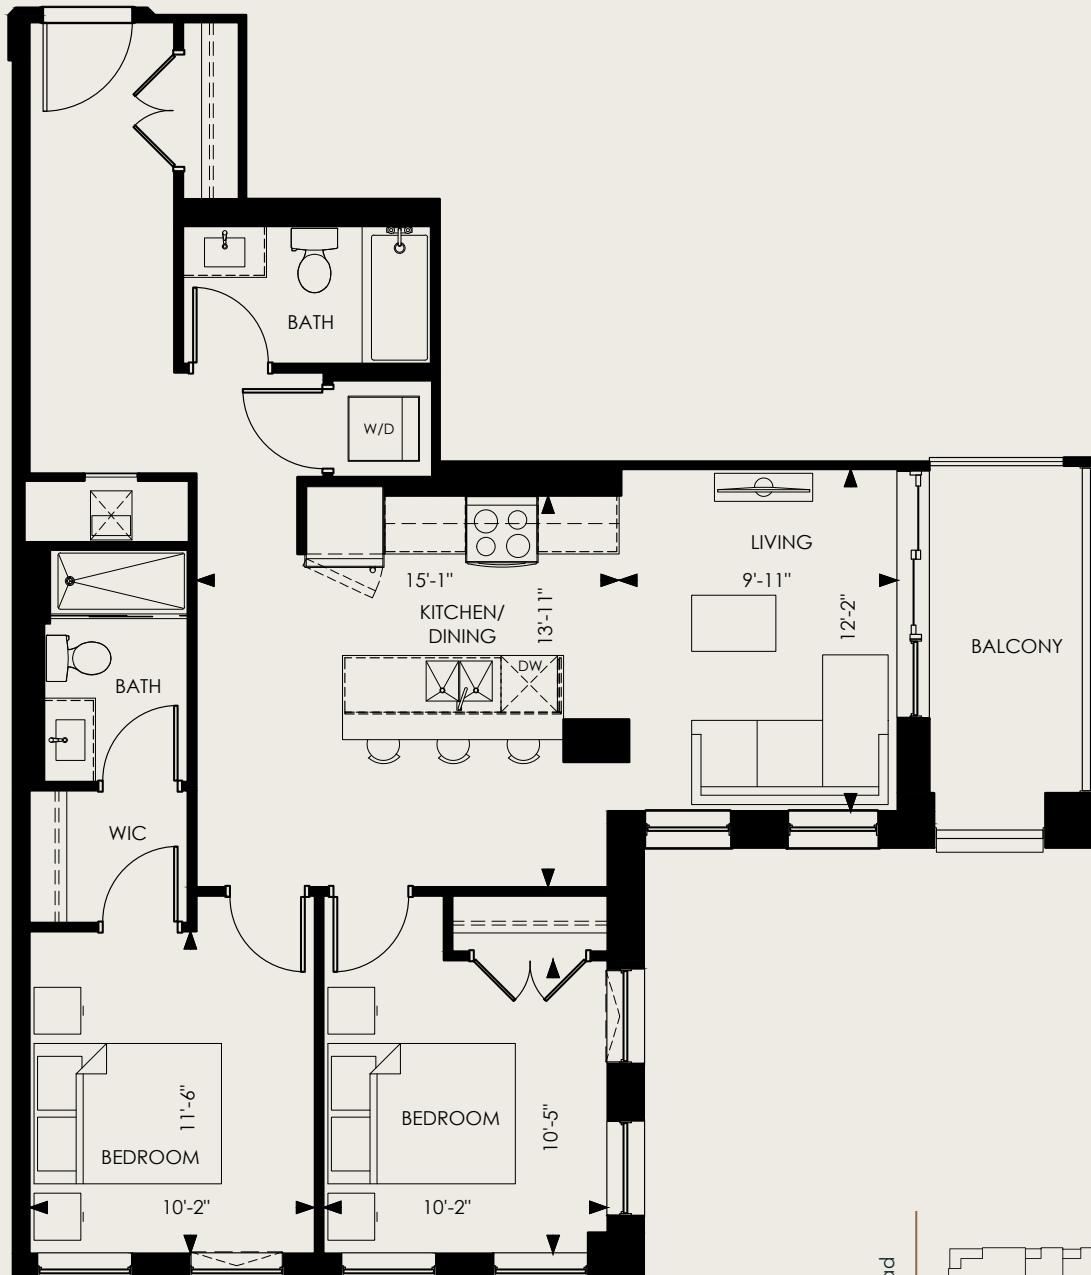

DOUGLAS

2 Bed, 2 Bath

INTERIOR
1,001 SF

BALCONY
82 SF

FLOORS
2,3

SUITES 211, 311

194 ERB STREET WEST, WATERLOO, ON

Does not include furniture. All dimensions and specifications are subject to change without notice. E.&O.E.

Killam
home for all

The
CARRICK